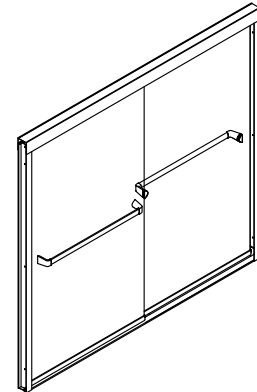

Features

- Includes ComforTrack™ Technology – a cushioned bottom track – allows for easier access to the bathing/showering space
- ComforTrack™ enables you to sit, lean or kneel on the bottom track of the door to easily bathe children or clean the showering/bathing space
- 1/4" thick glass available in Clear or Frosted
- CleanCoat® glass treatment helps maintain glass appearance over time.
- Frameless design highlights showering area

Material

- Anodized aluminum hardware prevents rusting or corrosion
- Tempered glass ensures maximum safety and durability

Installation

- Out-of-plumb adjustability allows for easy installation

Components

Additional included component/s: Hardware Kit.

Codes/Standards

ASTM C1036
ASTM C1048

STERLING® Warranty - Bath and Shower Doors

See website for detailed warranty information.