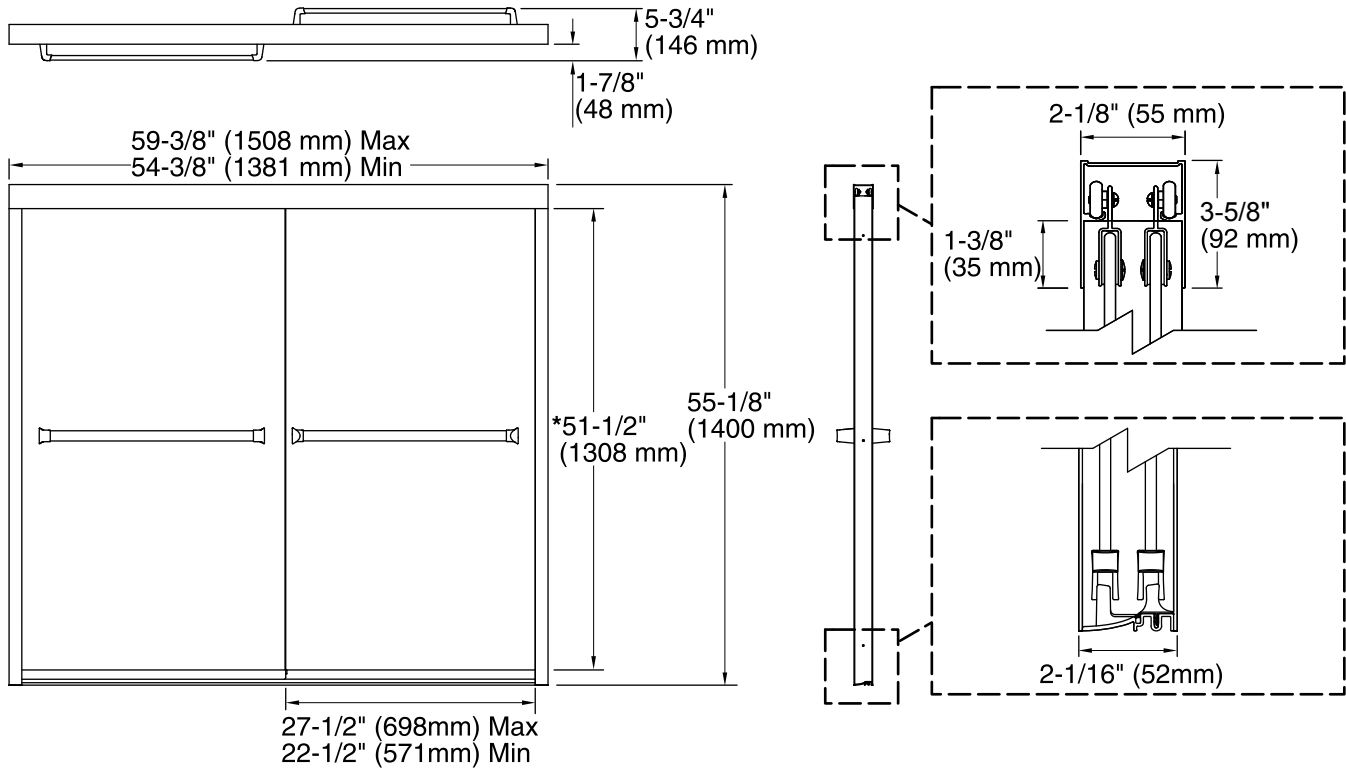

Features

- Includes ComforTrack™ Technology – a cushioned bottom track – allows for easier access to the bathing/showering space
- ComforTrack™ enables you to sit, lean or kneel on the bottom track of the door to easily bathe children or clean the showering/bathing space
- 1/4" thick glass available in Clear or Frosted
- CleanCoat® glass treatment helps maintain glass appearance over time.
- Frameless design highlights showering area

Additional included component/s: Hardware Kit.

Codes/Standards

ASTM C1036
ASTM C1048

STERLING® Warranty - Bath and Shower Doors

See website for detailed warranty information.

Technical Information

All product dimensions are nominal.

- Frame material: Aluminum
- Opening style: Sliding/Bypass
- Opening Width - Min: 54-3/8" (1381 mm)
- Opening Width - Max: 59-3/8" (1508 mm)
- Walk-through - Min: 22-1/2" (572 mm)
- Walk-through - Max: 27-1/2" (698 mm)
- Glass thickness: 1/4" (6 mm)