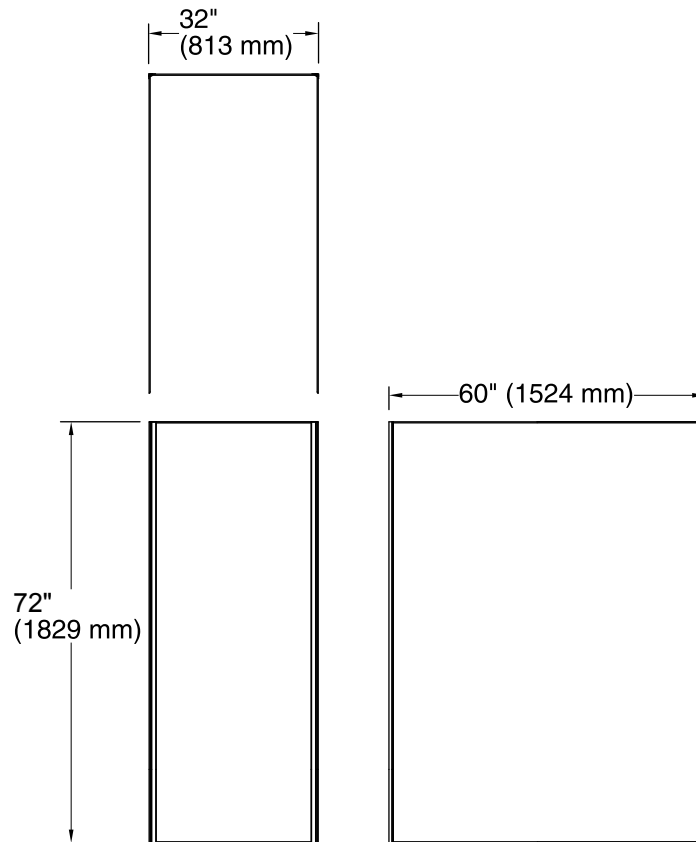

Features

- Includes 60"x72" wall panel, (2) 32"x72" wall panels, and (2) color-matched corner joints.

Material

- Walls made from Serica™ composite material.
- Durable, non-porous, 0.2" thick compression-molded walls that are easy to clean and resist chipping and cracking.

Installation

- Trimmable to customize size and installation.

Recommended Accessories

- K-97621 7" Floating Shelf
- K-97622 14" Floating Shelf
- K-97623 21" Floating Shelf
- K-97624 Shower Hook
- K-97625 24" Shower Barre
- K-97626 36" Shower Barre
- K-97627 40" Shower Barre
- K-97628 54" Shower Barre
- K-97629 Teak Barre Shelf
- K-97630 9" Shower Locker
- K-97631 14" Shower Locker
- K-97632 Freestanding Shower Stool

Components

Product includes:

- K-97608 60"x72" Wall Panel
- K-97605 32"x72" Wall Panel
- K-97605 32"x72" Wall Panel
- K-97635 96" Corner Joint

Codes/Standards

ASTM E162
ASTM E662
Greenguard UL 2818 - Gold

Technical Information

All product dimensions are nominal.

Installation: 3-Wall Alcove

Notes

Measure your actual product for rough-in details.

Install this product according to the installation instructions.