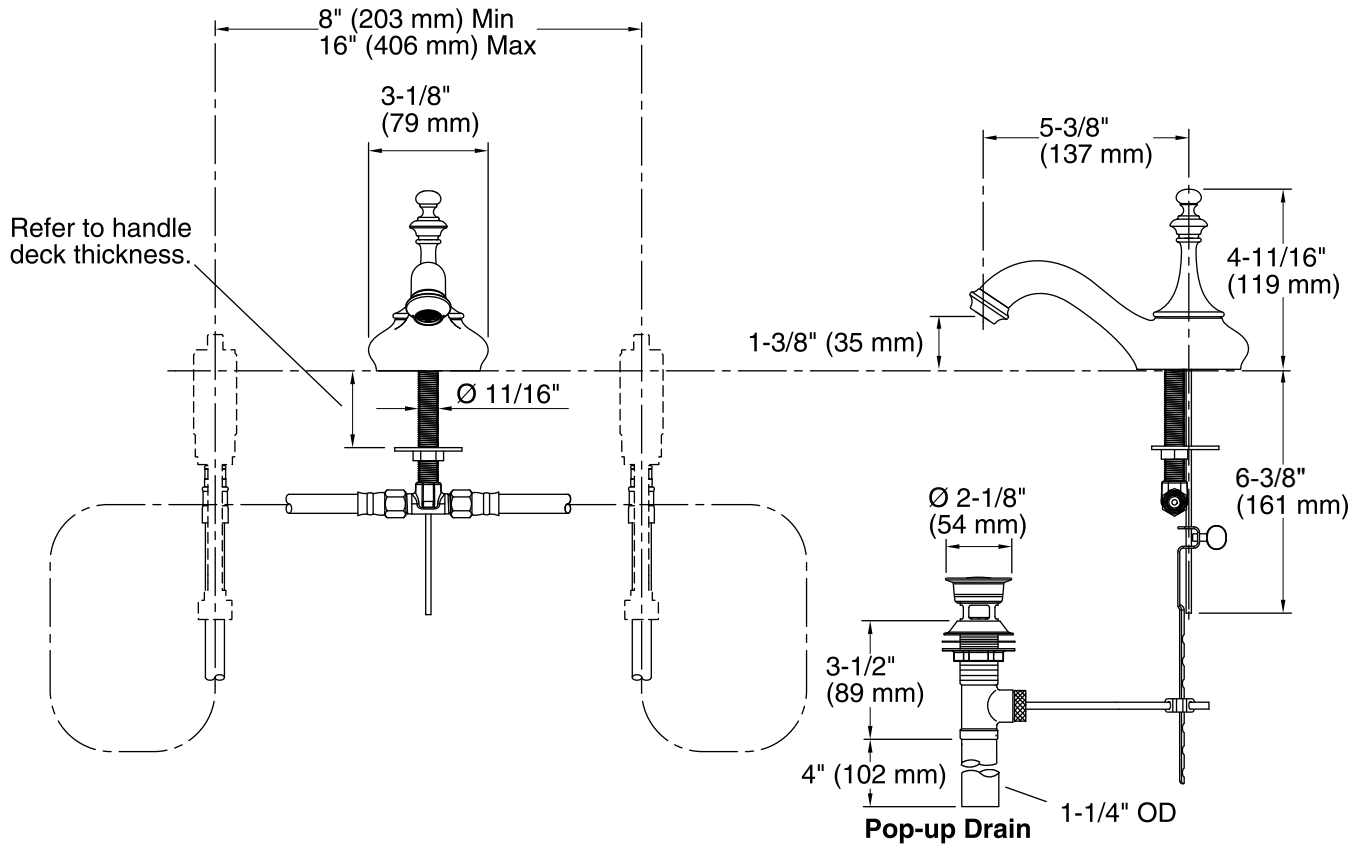

Features

- Metal construction.
- Metal pop-up drain with tailpiece.
- 5-3/8" (137 mm) spout reach.
- 1.2 gal/min (4.5 l/min) maximum flow rate [max at 60 psi (4.14 bar)].

Required Accessories

- K-98068-3M Widespread Bathroom Sink Faucet Handles
or
K-98068-4 Widespread Bathroom Sink Faucet Handles
or
K-98068-9M Widespread Bathroom Sink Faucet Handles

Technical Information

All product dimensions are nominal.

Drain included: YES

Spout:

Spout reach: 5-3/8" (137 mm)

Faucet:

Flow rate: 1.2 gal/min (4.5 l/min)

Pressure: 60 psi (4.1 bar)