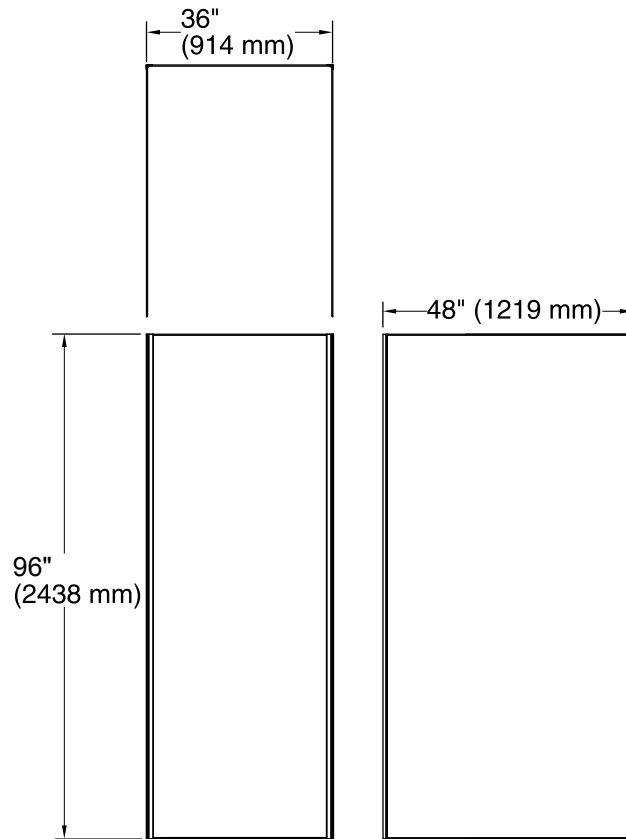

Features

- Includes 48"x96" wall panel, (2) 36"x96" wall panels, and (2) color-matched corner joints.

Material

- Walls made from Serica™ composite material.
- Durable, non-porous, 0.2" thick compression-molded walls that are easy to clean and resist chipping and cracking.

Installation

- Trimmable to customize size and installation.

Recommended Accessories

- K-97621 7" Floating Shelf
- K-97622 14" Floating Shelf
- K-97623 21" Floating Shelf
- K-97624 Shower Hook
- K-97625 24" Shower Barre
- K-97626 36" Shower Barre
- K-97627 40" Shower Barre
- K-97628 54" Shower Barre
- K-97629 Teak Barre Shelf
- K-97630 9" Shower Locker
- K-97631 14" Shower Locker
- K-97632 Freestanding Shower Stool

Components

Product includes:

- K-97603 48"x96" Wall Panel
- K-97601 36"x96" Wall Panel
- K-97601 36"x96" Wall Panel
- K-97635 96" Corner Joint

Codes/Standards

ASTM E162
ASTM E662
Greenguard UL 2818 - Gold

Technical Information

All product dimensions are nominal.

Installation: 3-Wall Alcove

Notes

Measure your actual product for rough-in details.

Install this product according to the installation instructions.