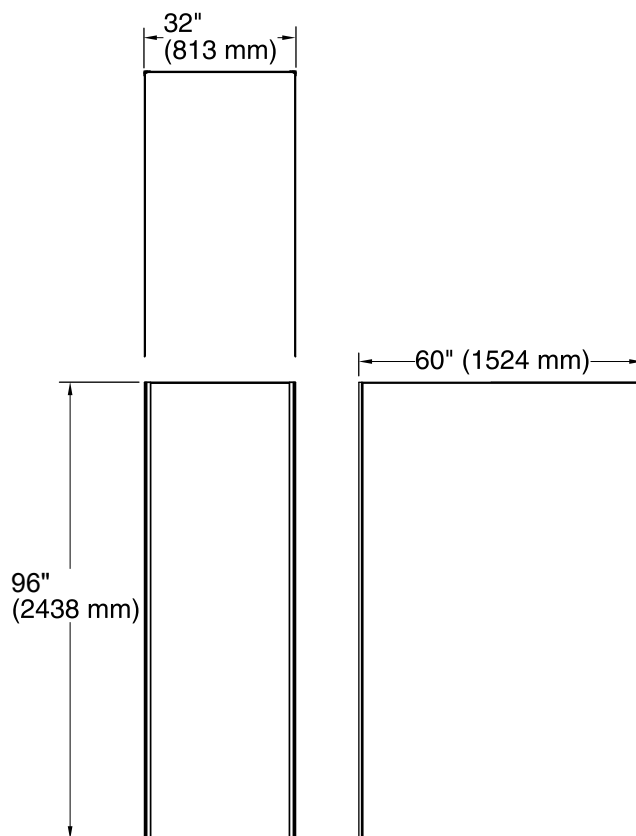

Features

- Includes 60"x96" wall panel, (2) 32"x96" wall panels, and (2) color-matched corner joints.

Material

- Walls made from Serica™ composite material.
- Durable, non-porous, 0.2" thick compression-molded walls that are easy to clean and resist chipping and cracking.

Installation

- Trimmable to customize size and installation.

Recommended Accessories

- K-97621 7" Floating Shelf
- K-97622 14" Floating Shelf
- K-97623 21" Floating Shelf
- K-97624 Shower Hook
- K-97625 24" Shower Barre
- K-97626 36" Shower Barre
- K-97627 40" Shower Barre
- K-97628 54" Shower Barre
- K-97629 Teak Barre Shelf
- K-97630 9" Shower Locker
- K-97631 14" Shower Locker
- K-97632 Freestanding Shower Stool

Components

Product includes:

- K-97604 60"x96" Wall Panel
- K-97600 32"x96" Wall Panel
- K-97600 32"x96" Wall Panel
- K-97635 96" Corner Joint

Codes/Standards

ASTM E162
ASTM E662
Greenguard UL 2818 - Gold

Technical Information

All product dimensions are nominal.

Installation: 3-Wall Alcove

Notes

Measure your actual product for rough-in details.

Install this product according to the installation instructions.