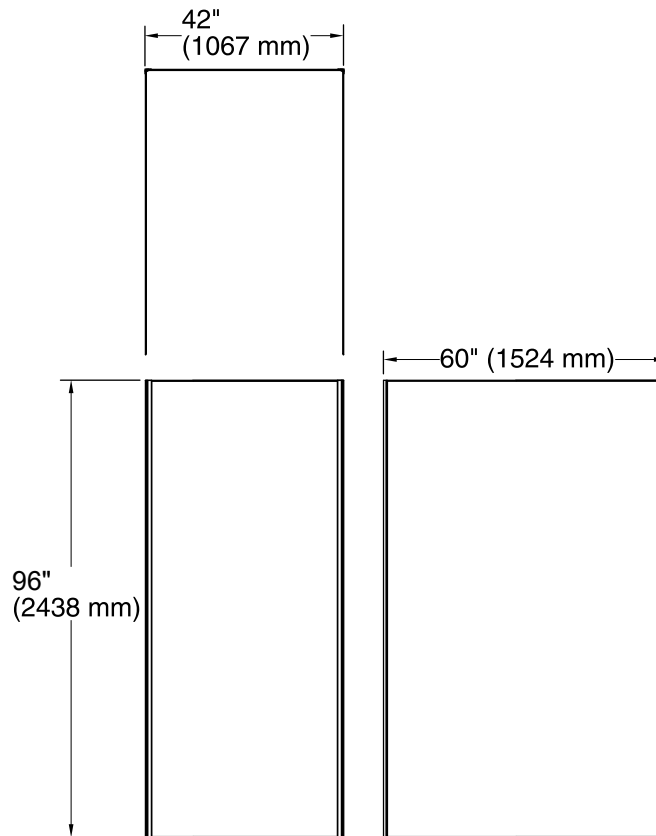

Features

- Includes 60"x96" wall panel, (2) 42"x96" wall panels, and (2) color-matched corner joints.

Material

- Walls made from Serica™ composite material.
- Durable, non-porous, 0.2" thick compression-molded walls that are easy to clean and resist chipping and cracking.

Installation

- Trimmable to customize size and installation.

Recommended Accessories

- K-97621 7" Floating Shelf
- K-97622 14" Floating Shelf
- K-97623 21" Floating Shelf
- K-97624 Shower Hook
- K-97625 24" Shower Barre
- K-97626 36" Shower Barre
- K-97627 40" Shower Barre
- K-97628 54" Shower Barre
- K-97629 Teak Barre Shelf
- K-97630 9" Shower Locker
- K-97631 14" Shower Locker
- K-97632 Freestanding Shower Stool

Components

Product includes:

- K-97604 60"x96" Wall Panel
- K-97602 42"x96" Wall Panel
- K-97602 42"x96" Wall Panel
- K-97635 96" Corner Joint

Codes/Standards

ASTM E162
ASTM E662
Greenguard UL 2818 - Gold

Technical Information

All product dimensions are nominal.

Installation: 3-Wall Alcove

Notes

Measure your actual product for rough-in details.

Install this product according to the installation instructions.