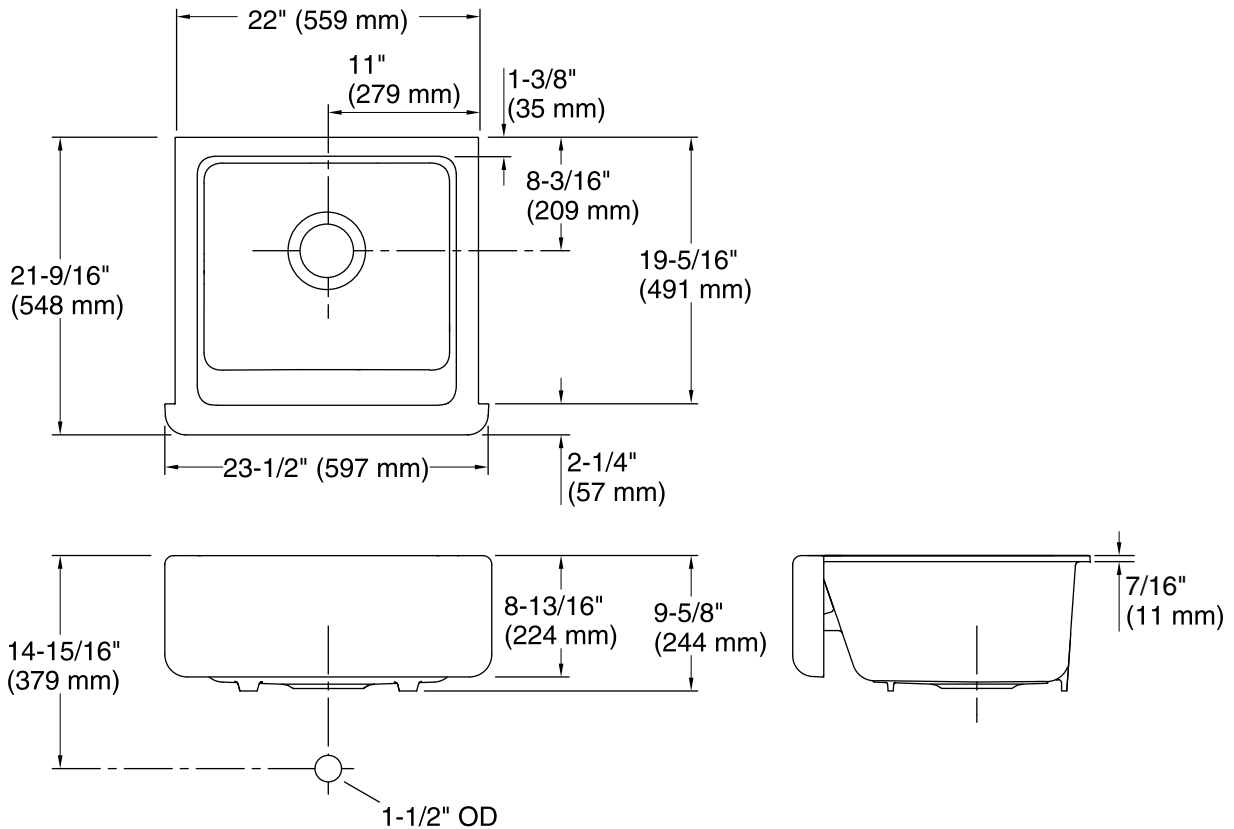

24" Single Bowl Sink with Tall Apron K-5665

Material

- Fits minimum 24-inch apron sink base cabinet.
- Single bowl.
- 9-inch depth.
- Self-Trimming apron overlaps the cabinet face for easy installation and beautiful results.
- No faucet holes.
- Includes cutout templates.
- Center drain.
- KOHLER® enameled cast iron.
- Under-mount installation

THE BOLD LOOK
OF **KOHLER**®

Technical Information

All product dimensions are nominal.

Bowl configuration:	Single
Installation:	Under-mount
Min. base cabinet width:	24" (610 mm)
Bowl area (Only)	Length: 18-13/16" (477 mm) Width: 18-1/16" (459 mm) Bowl depth: 9" (229 mm) Water depth: 9" (229 mm)
Drain hole:	3-5/8" (92 mm)
Template:	1247417, required, included 1239229-7, required, included