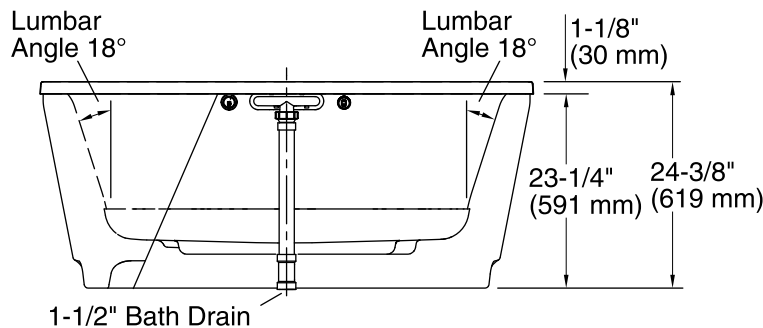

Required Electrical Service

One dedicated circuit required, protected with Class A Ground-Fault Circuit-Interrupter (GFCI) or Residual Current Device (RCD).

Blower, Heated Surface: 120 V, 15 A, 60 Hz

Technical Information

All product dimensions are nominal.

Installation:	Freestanding
Drain location:	Center
Basin area, bottom:	43" x 25-5/8" (1093 mm x 651 mm)
Basin area, top:	55-9/16" x 28-3/8" (1411 mm x 720 mm)
Weight:	100 lbs (45.4 kg)
Minimum floor load:	45.4 lbs/ft² (221.7 kg/m²)
Water depth:	16-5/16" (415 mm)
Water capacity:	72.017 gal (272.6 L)
Template:	Footprint, 1265462, not required, not included
Electrical component rating:	Blower: 120 V, 10 A, 60 Hz, 300 W Heated Surface: 120 V, 0.5 A, 60 Hz, 65 W

Notes

Measure your actual product for rough-in details.

Install this product according to the installation instructions.

The hot water supply should be 70% of the capacity of the bath or greater. Installations will vary.

Remote blower installation is required. Relocation kit is included.