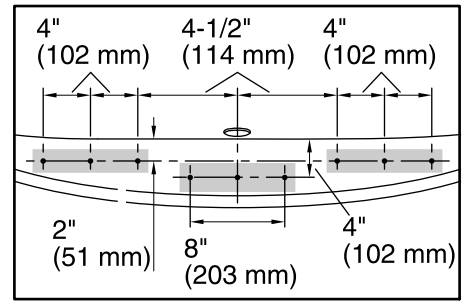

No change in measurements if connected with drain illustrated. (K-7272)

**Faucet Hole Locations
(For KOHLER® Brand Only)**