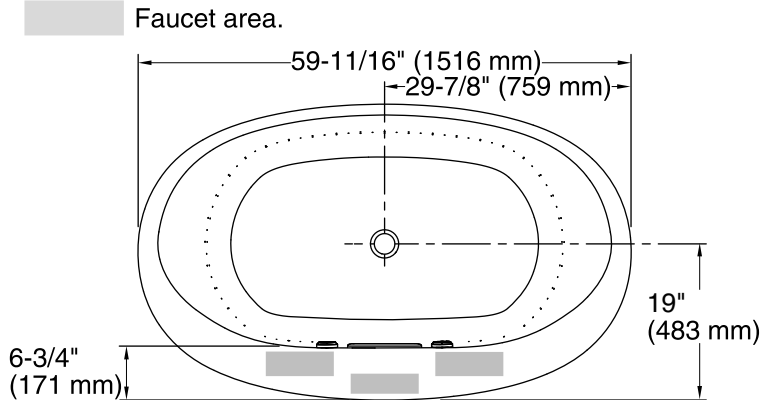

No change in measurements if connected with drain illustrated. (K-7272)

**Faucet Hole Locations
(For KOHLER® Brand Only)**