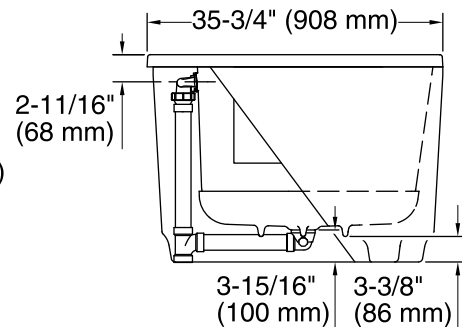

Required Electrical Service

One dedicated circuit required, protected with Class A Ground-Fault Circuit-Interrupter (GFCI) or Residual Current Device (RCD).

Blower, Heated Surface: 120 V, 15 A, 60 Hz

Technical Information

All product dimensions are nominal.

Installation:	Freestanding
Drain location:	Center
Basin area, bottom:	43" x 25-5/8" (1093 mm x 651 mm)
Basin area, top:	55-9/16" x 28-3/8" (1411 mm x 720 mm)
Weight:	100 lbs (45.4 kg)
Minimum floor load:	45.4 lbs/ft² (221.7 kg/m²)
Water depth:	16-5/16" (415 mm)
Water capacity:	72.017 gal (272.6 L)
Template:	Footprint, 1265462, not required, not included
Electrical component rating:	Blower: 120 V, 10 A, 60 Hz, 300 W Heated Surface: 120 V, 0.5 A, 60 Hz, 65 W

Notes

Measure your actual product for rough-in details.

Install this product according to the installation instructions.

The hot water supply should be 70% of the capacity of the bath or greater. Installations will vary.

Remote blower installation is required. Relocation kit is included.