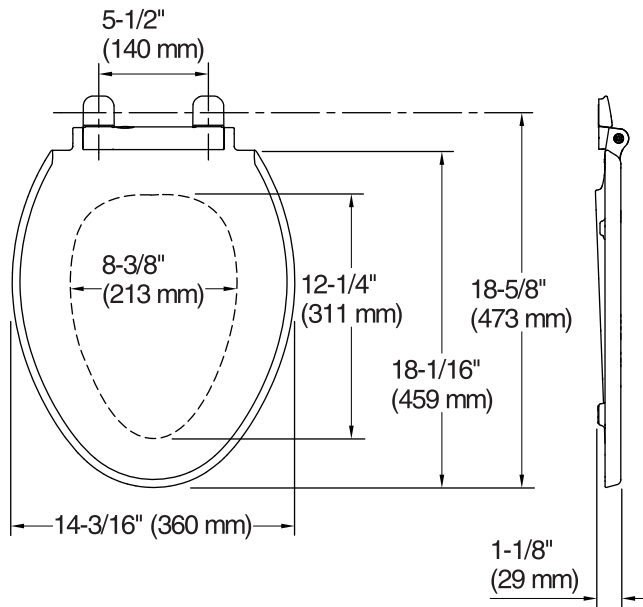

Adult Ring

Technical Information

All product dimensions are nominal.

- Seat shape type: Elongated
- Seat front type: Closed front
- Seat hinge type: Quiet-Close™, Quick-Attach®, Quick-Release™
- Seat-mounting holes: 5-1/2" (140 mm)

Notes

Install this product according to the installation guide.

Requires 4 AA batteries (not included).