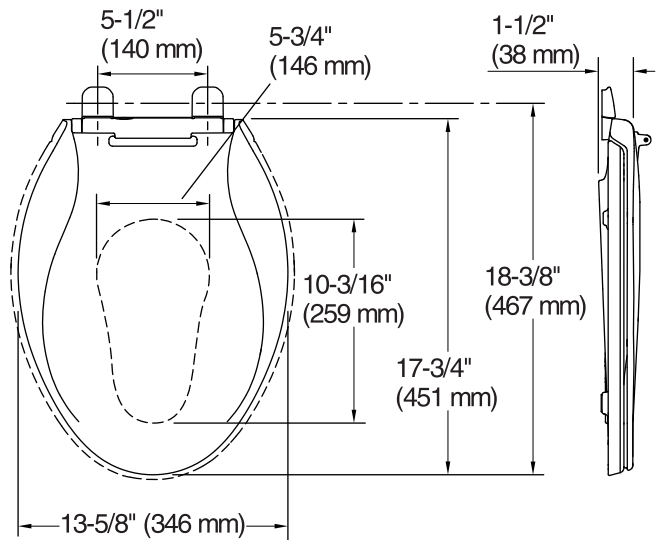

## Available Color/Finishes

*Color tiles intended for reference only.*

Color	Code	Description
	0	White
	96	Biscuit
	47	Almond

**Adult Ring**

**Child Ring**

### Technical Information

All product dimensions are nominal.

- Seat shape type: Elongated
- Seat front type: Closed front
- Seat hinge type: Quiet-Close™, Quick-Attach®, Quick-Release™
- Seat-mounting holes: 5-1/2" (140 mm)