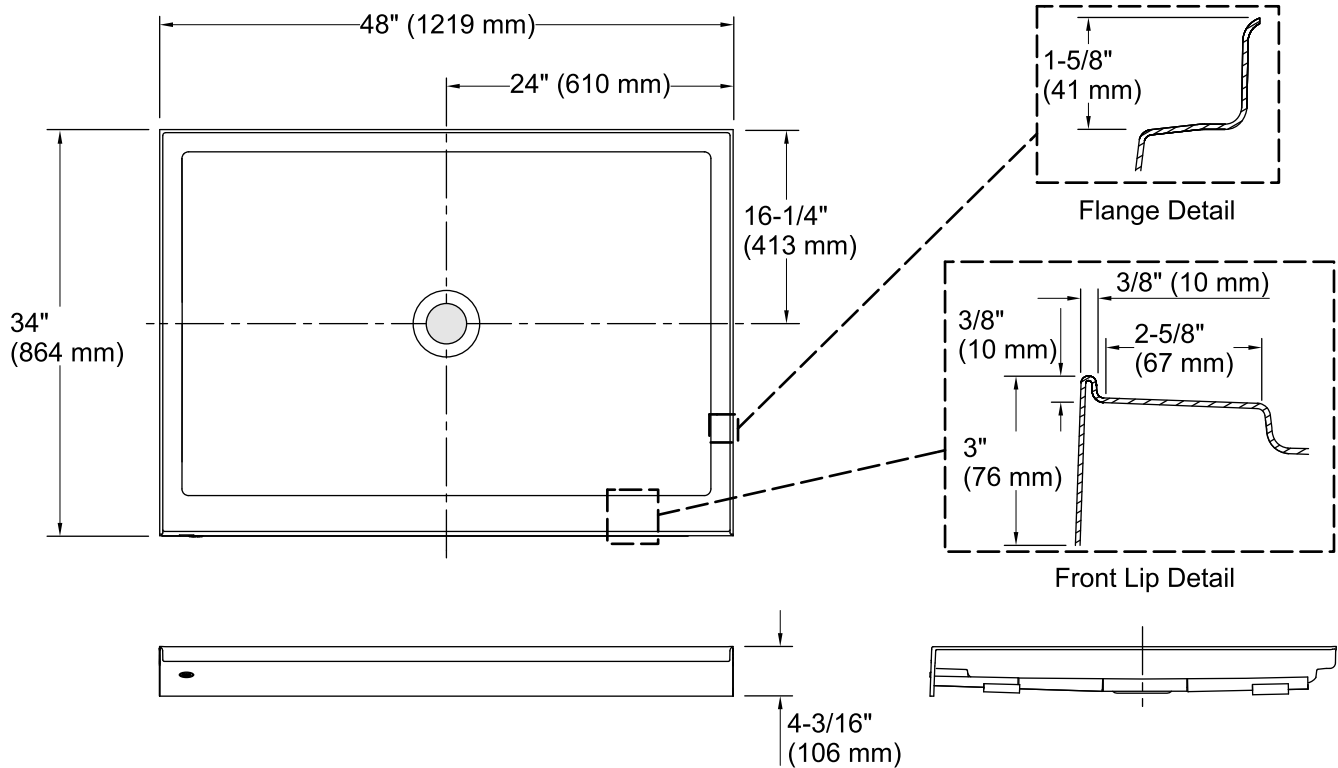

Features

- Low-threshold design for easy entry and exit.
- Molded-in textured floor.
- Water containment bead incorporated into the threshold design provides an optimum barrier, eliminating water escaping from the shower space.
- Single threshold for alcove installation.
- Durable acrylic construction.
- Center drain.
- Coordinates with Choreograph shower walls and other Kohler collections.

Technical Information

All product dimensions are nominal.

Installation: Three-wall alcove
 Drain location: Center
 Weight: 53 lbs (24 kg)

Notes

Measure your actual product for rough-in details. Install this product according to the installation instructions. Subfloor must be within 1/2" (13 mm) of level. This receptor has a front lip. This should be taken into account when installing a shower door.