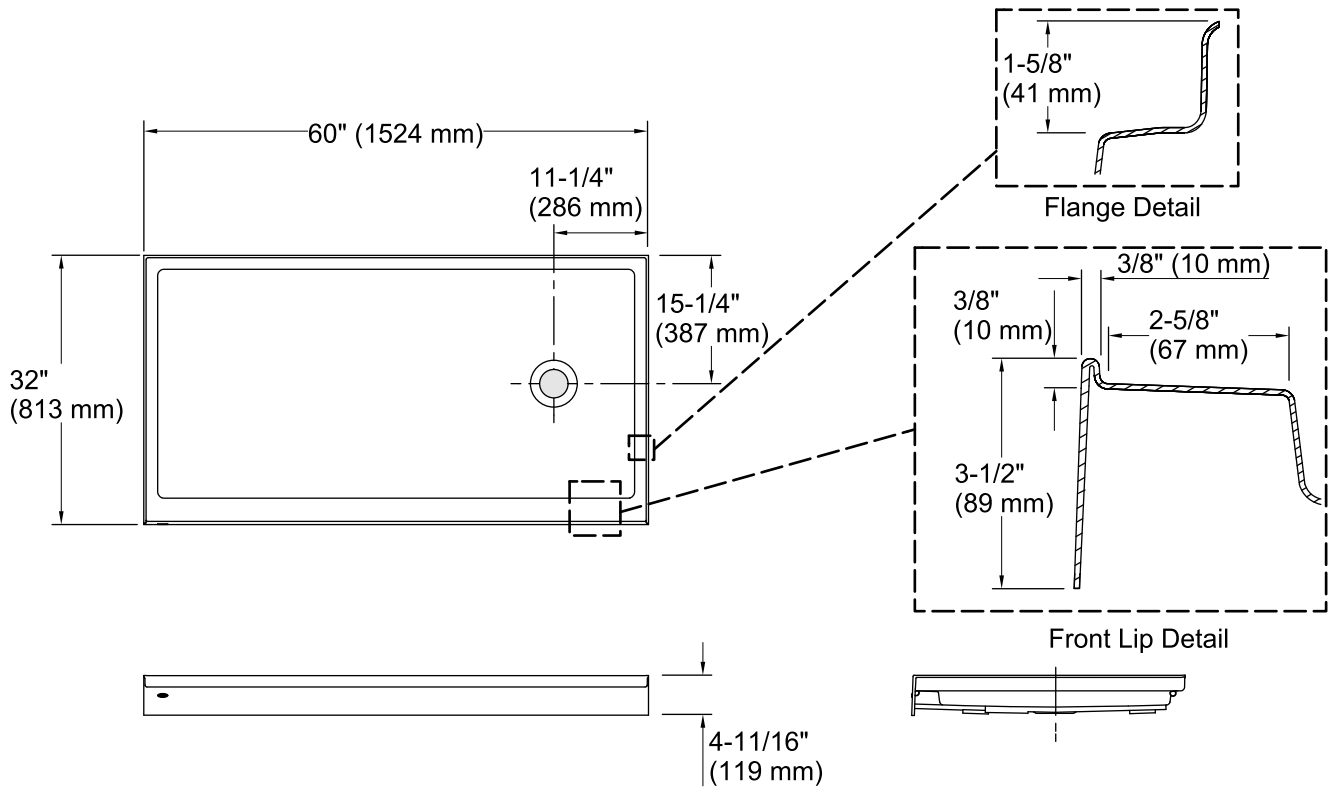

Features

- Low-threshold design for easy entry and exit.
- Molded-in textured floor.
- Water containment bead incorporated into the threshold design provides an optimum barrier, eliminating water escaping from the shower space.
- Single threshold for alcove installation.
- Durable acrylic construction.
- Right-hand drain.
- Coordinates with Choreograph shower walls and other Kohler collections.

Available Colors/Finishes

Color tiles intended for reference only.

Color	Code	Description
	0	White
	96	Biscuit
	47	Almond
	NY	Dune
	95	Ice™ Grey
	G9	Sandbar

Technical Information

All product dimensions are nominal.

Installation: Three-wall alcove
 Drain location: Right
 Weight: 62 lbs (28.1 kg)

Notes

Measure your actual product for rough-in details. Install this product according to the installation instructions. Subfloor must be within 1/2" (13 mm) of level. This receptor has a front lip. This should be taken into account when installing a shower door.