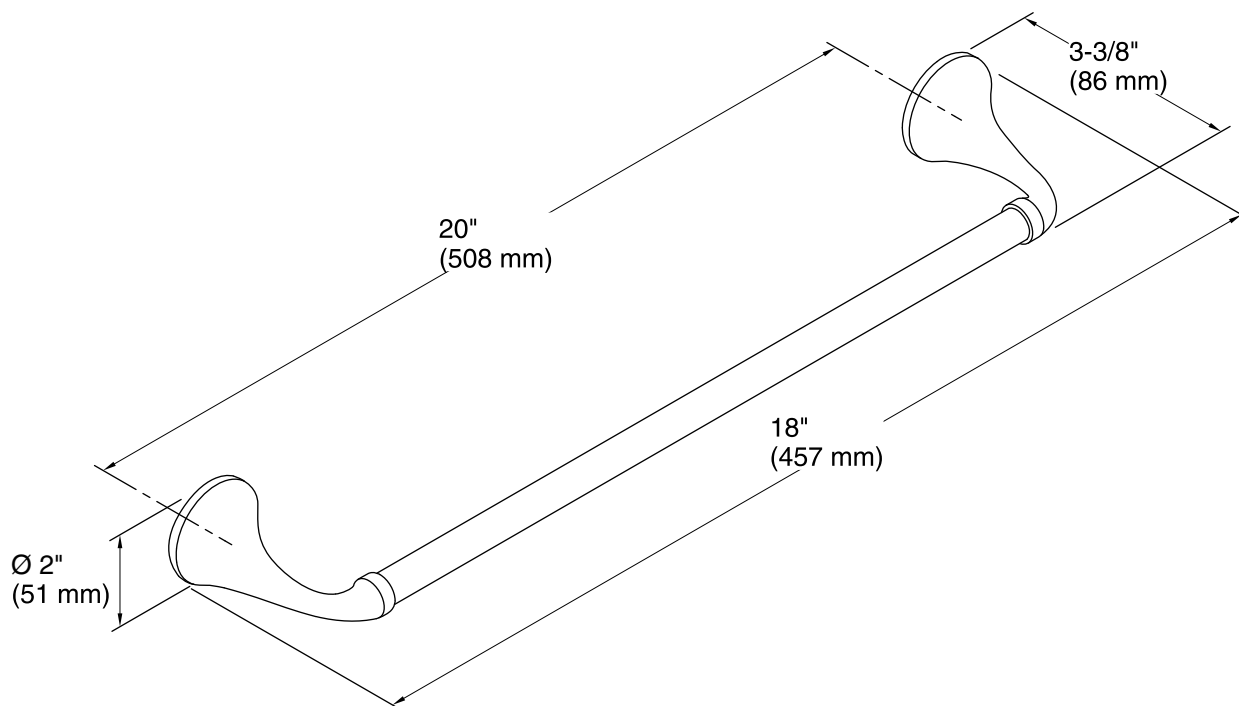

Technical Information

All product dimensions are nominal.

Notes

Install this product according to the installation guide.

CAUTION: Risk of personal injury. Do not install these products in any area where they are likely to be used inadvertently as a grab bar or support bar. These products are not designed or intended for use as a grab bar or support bar.