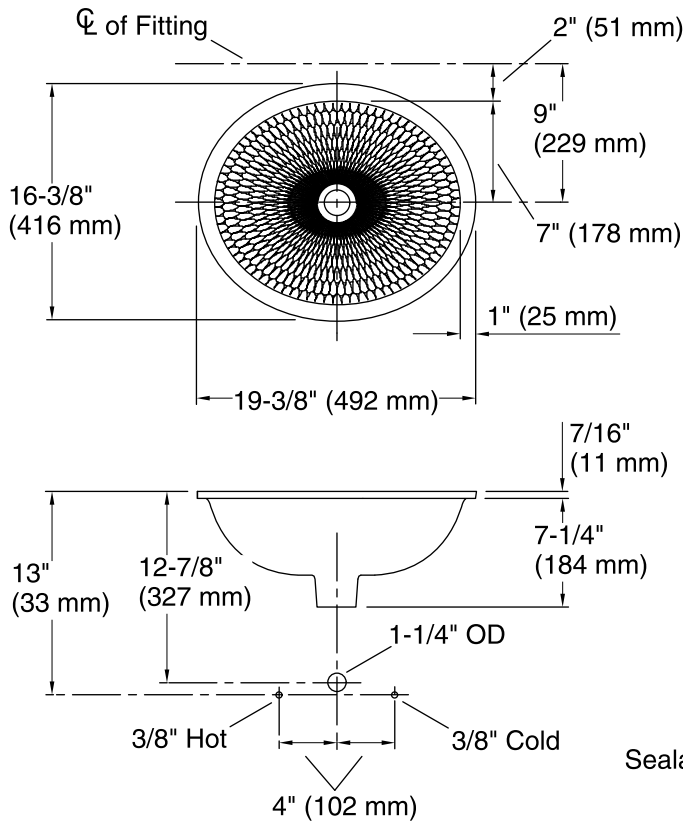

Technical Information

All product dimensions are nominal.

Bowl configuration:	Single
Installation:	Under-mount
Bowl area (Only)	Length: 17" (432 mm) Width: 14" (356 mm) Bowl depth: 5-1/4" (133 mm) Water depth: 5-1/4" (133 mm)
Template:	1151011, required, included

Notes

Install this product according to the installation instructions.

NOTICE: Countertop manufacturer or cutter must use the current product template available at www.kohler.com, or by calling 1-800-4KOHLER. Kohler Co. is not responsible for cutout errors when the incorrect cutout template is used.

ADA compliant when installed to the specific requirements of these regulations.