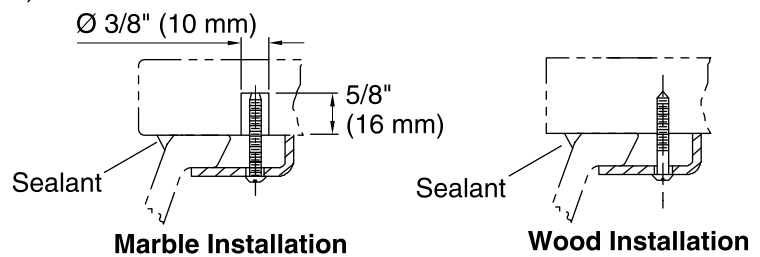

Technical Information

All product dimensions are nominal.

Bowl configuration:	Single
Installation:	Under-mount
Bowl area (Only)	Length: 17" (432 mm) Width: 14" (356 mm) Bowl depth: 5-1/4" (133 mm) Water depth: 5-1/4" (133 mm)
Template:	1151011, required, included

Notes

Install this product according to the installation instructions.

NOTICE: Countertop manufacturer or cutter must use the current product template available at www.kohler.com, or by calling 1-800-4KOHLER. Kohler Co. is not responsible for cutout errors when the incorrect cutout template is used.

ADA compliant when installed to the specific requirements of these regulations.