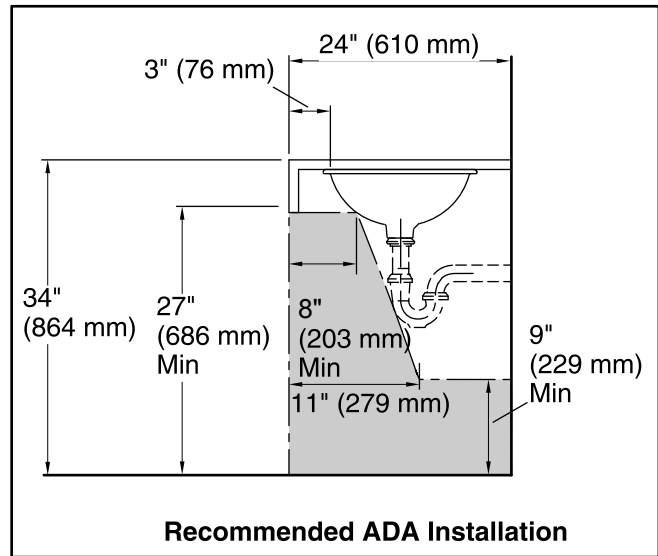

Technical Information

All product dimensions are nominal.

Bowl configuration:	Single
Installation:	Under-mount
Bowl area (Only)	Length: 17" (432 mm) Width: 14" (356 mm) Bowl depth: 5-1/4" (133 mm) Water depth: 5-1/4" (133 mm)
Template:	1151011, required, included

Notes

Install this product according to the installation instructions.

NOTICE: Countertop manufacturer or cutter must use the current product template available at www.kohler.com, or by calling 1-800-4KOHLER. Kohler Co. is not responsible for cutout errors when the incorrect cutout template is used.

ADA compliant when installed to the specific requirements of these regulations.