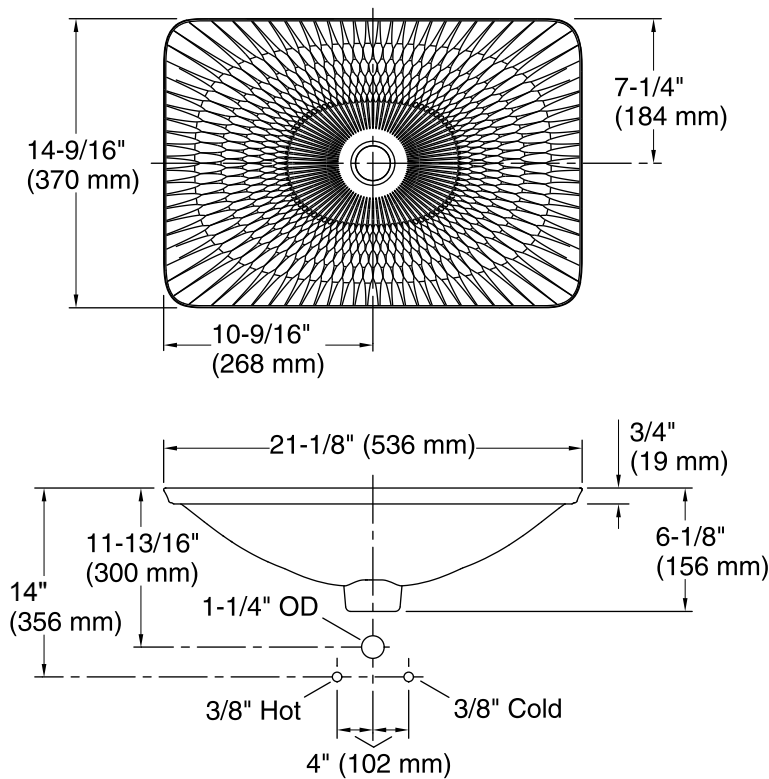

**Derring™**  
Wading Pool® Bathroom Sink  
**K-17916-RL**

**Features**

- Vitreous china with decorative carving.
- Wading Pool.
- 21-1/8" x 14-9/16" rectangle.
- Without overflow.
- Includes 1193643 clamp assembly.

## Technical Information

All product dimensions are nominal.

Bowl configuration:	Single
Installation:	Drop-In
Bowl area (Only)	Length: 21-1/8" (536 mm) Width: 14-9/16" (370 mm) Bowl depth: 4-1/8" (105 mm) Water depth: 4-1/8" (105 mm)
Template:	1242828, required, included