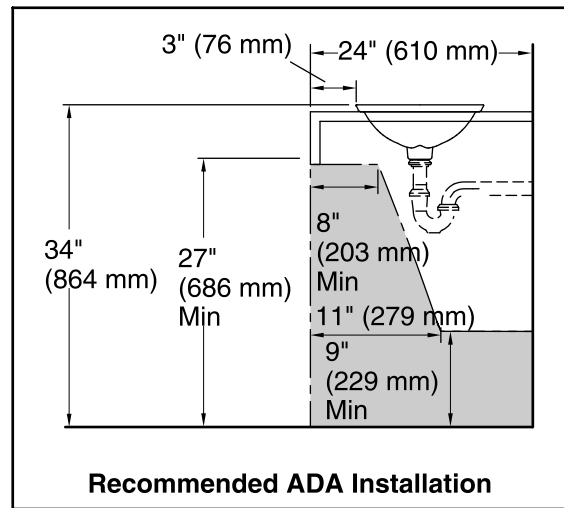

**Derring™**  
Wading Pool® Bathroom Sink  
**K-17916-RL**

**Features**

- Vitreous china with decorative carving.
- Wading Pool.
- 21-1/8" x 14-9/16" rectangle.
- Without overflow.
- Includes 1193643 clamp assembly.

## Technical Information

All product dimensions are nominal.

Bowl configuration:	Single
Installation:	Drop-In
Bowl area (Only)	Length: 21-1/8" (536 mm) Width: 14-9/16" (370 mm) Bowl depth: 4-1/8" (105 mm) Water depth: 4-1/8" (105 mm)
Template:	1242828, required, included