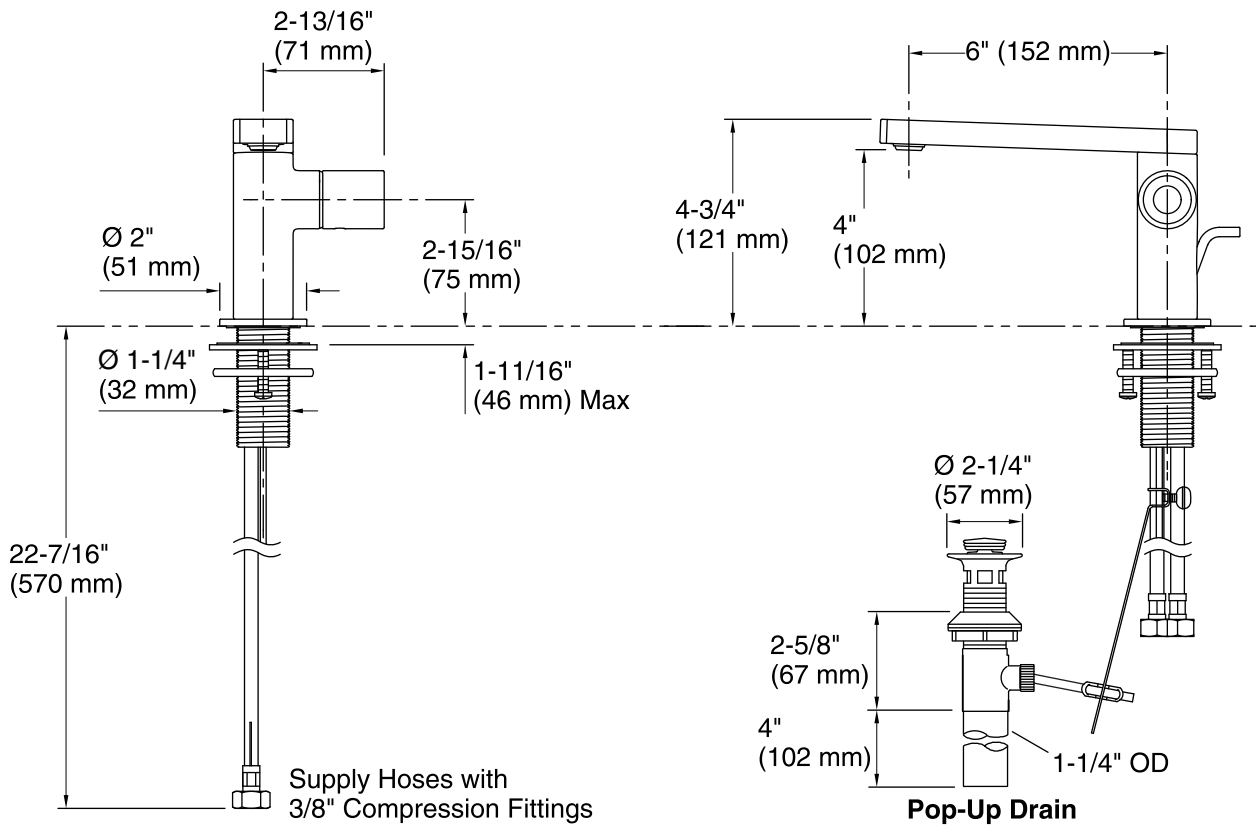

Features

- Metal construction.
- Cylindrical handle with unique actuation.
- Leak-free ceramic disc valves exceed industry standards by two times for a lifetime of use.
- Temperature memory allows faucet to be turned on and off at any temperature setting.
- High-temperature limit setting for added safety.
- Single-hole mounting.
- Durable KOHLER finishes resist corrosion and tarnishing.
- Complete range of faucets, accessories and showering components to coordinate a full bathroom.
- 1.2 gal/min (4.5 l/min) maximum flow rate [max at 60 psi (4.1 bar)]
- Not for use with Lavatories with centerset drillings

Color	Code	Description
	CP	Polished Chrome
	TT	Vibrant Titanium

Technical Information

All product dimensions are nominal.

Valve body: Cast Brass

Drain with overflow: YES

Drain tailpiece included: YES

included:

Spout:

Spout reach: 5-15/16" (151 mm)

Faucet:

Flow rate: 1.2 gal/min (4.5 l/min)

Pressure: 60 psi (4.1 bar)

Notes

Install this product according to the installation guide.

ADA compliant when installed to the specific requirements of these regulations.