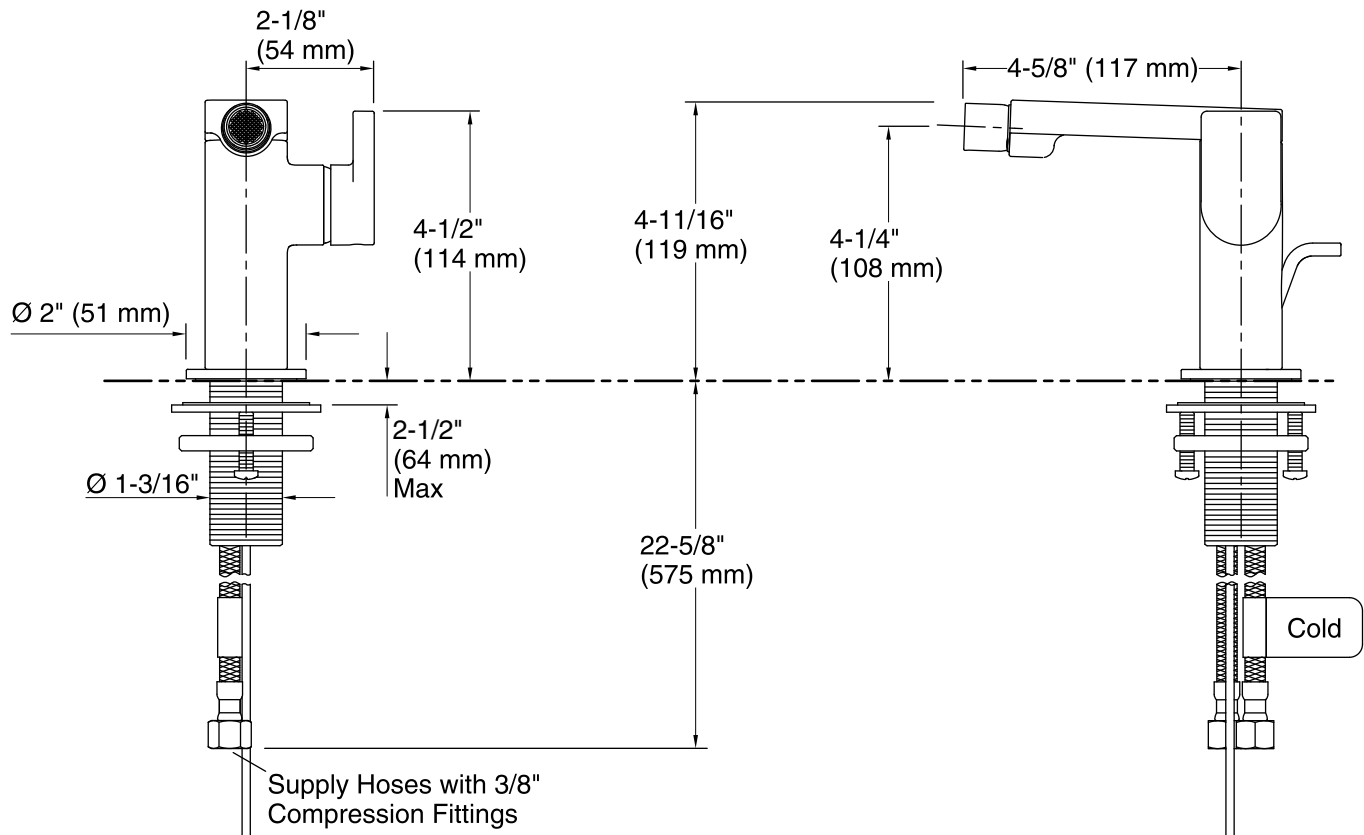

Features

- Metal construction.
- Leak free ceramic disc valves exceed industry standards by two times for a lifetime of use.
- Temperature memory allows faucet to be turned on and off at any temperature setting.
- High-temperature limit setting for added safety .
- Single-hole mounting.
- Flexible connections for easy installation.
- Durable KOHLER finishes resist corrosion and tarnishing.
- Complete range of faucets, accessories and showering components to coordinate a full bathroom.
- 1.5 gal/min (5.7 l/min) maximum flow rate [max at 60 psi (4.1 bar)]

Technical Information

All product dimensions are nominal.

Valve body: Cast Brass

Drain with overflow: YES

Drain tailpiece included: YES

included:

Spout:

Spout reach: 4-5/8" (118 mm)

Handle clearance: 1-9/16" (40 mm)

Faucet:

Flow rate: 1.5 gal/min (5.7 l/min)

Pressure: 60 psi (4.1 bar)

Notes

Install this product according to the installation guide.