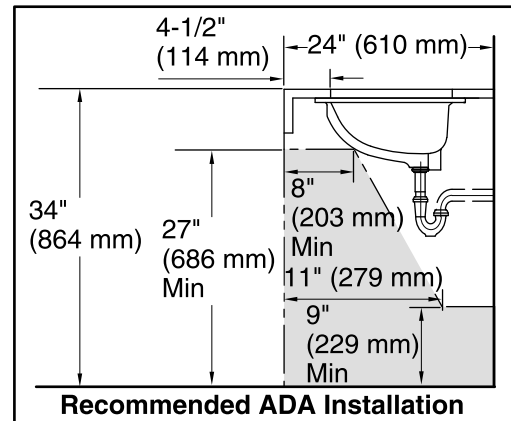

Features

- Without overflow.

Material

- Vitreous china with decorative design.

Installation

- Under-mount
- 17x14" countertop cut-out.

Recommended Accessories

K- 9018 P-Trap

Technical Information

All product dimensions are nominal.

Bowl configuration:	Single
Installation:	Under-mount
Bowl area (Only)	Length: 17" (432 mm) Width: 14" (356 mm) Water depth: 6-3/8" (162 mm)
Drain hole:	1-3/4" (44 mm)
Template:	Under-mount, 1151011-7, required, included