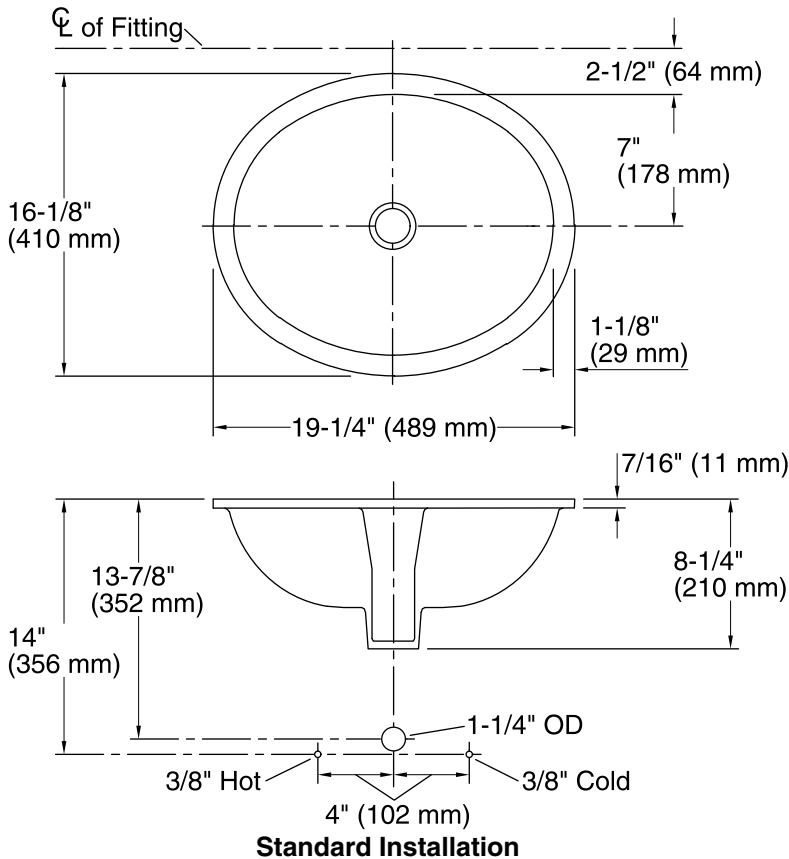

Features

- Without overflow.

Material

- Vitreous china with decorative design.

Installation

- Under-mount
- 17x14" countertop cut-out.

Recommended Accessories

K- 9018 P-Trap

Technical Information

All product dimensions are nominal.

Bowl configuration:	Single
Installation:	Under-mount
Bowl area (Only)	Length: 17" (432 mm) Width: 14" (356 mm) Water depth: 6-3/8" (162 mm)
Drain hole:	1-3/4" (44 mm)
Template:	Under-mount, 1151011-7, required, included