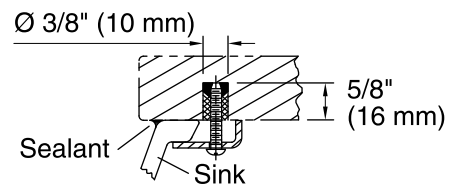

Technical Information

All product dimensions are nominal.

Bowl configuration:	Single
Installation:	Under-mount
Bowl area (Only)	Length: 17" (432 mm) Width: 14" (356 mm) Water depth: 6-3/8" (162 mm)
Drain hole:	1-3/4" (44 mm)
Template:	Under-mount, 1151011-7, required, included