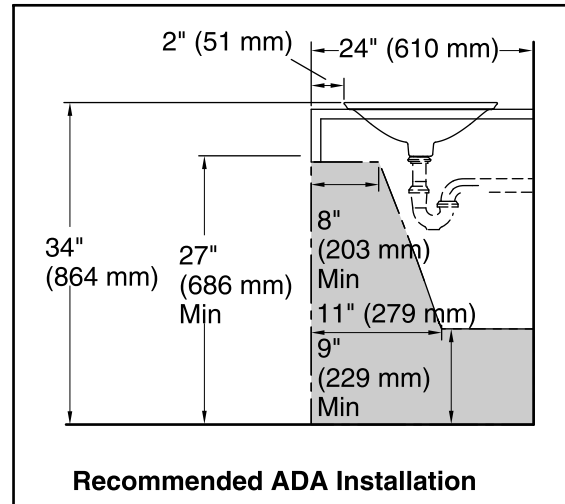

Recommended ADA Installation

Technical Information

All product dimensions are nominal.

Bowl configuration:	Single
Installation:	Drop-In
Bowl area (Only)	Diameter: 17-11/16" (449 mm)
	Bowl depth: 4" (102 mm)
	Water depth: 4" (102 mm)
Template:	1242827, required, included

Notes

Install this product according to the installation instructions.

ADA compliant when installed to the specific requirements of these regulations.