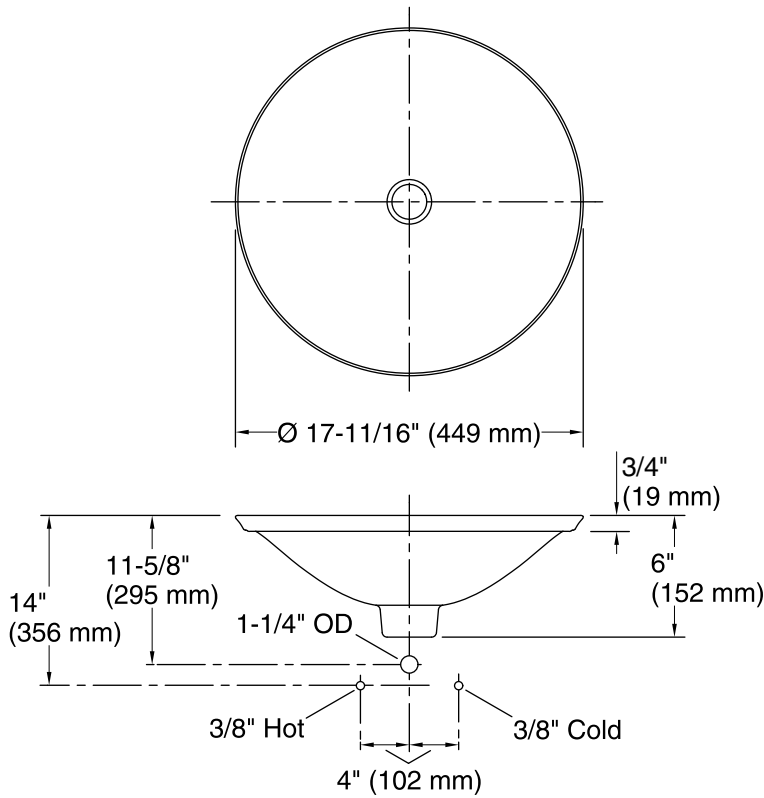

Sartorial® Collection

Bathroom Sink

K-75748-HD1

Features

- Vitreous china with decorative design.
- Wading Pool®
- 17-11/16" diameter.
- Without overflow.

ADA

Codes/Standards

ASME A112.19.2/CSA B45.1

	0	White
--	---	-------

Standard Installation

Recommended ADA Installation

Technical Information

All product dimensions are nominal.

Bowl configuration:	Single
Installation:	Drop-In
Bowl area (Only)	Diameter: 17-11/16" (449 mm) Bowl depth: 4" (102 mm) Water depth: 4" (102 mm)
Template:	1242827, required, included