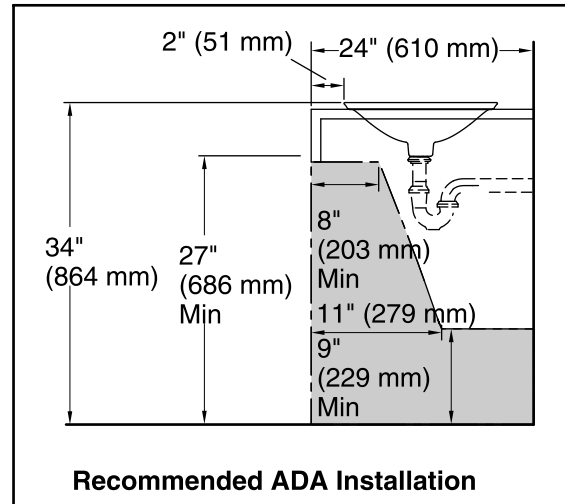

Sartorial® Collection

Bathroom Sink

K-75748-HD1

Features

- Vitreous china with decorative design.
- Wading Pool®
- 17-11/16" diameter.
- Without overflow.

ADA

Codes/Standards

ASME A112.19.2/CSA B45.1

	0	White
--	---	-------

Standard Installation

Recommended ADA Installation

Technical Information

All product dimensions are nominal.

Bowl configuration:	Single
Installation:	Drop-In
Bowl area (Only)	Diameter: 17-11/16" (449 mm) Bowl depth: 4" (102 mm) Water depth: 4" (102 mm)
Template:	1242827, required, included