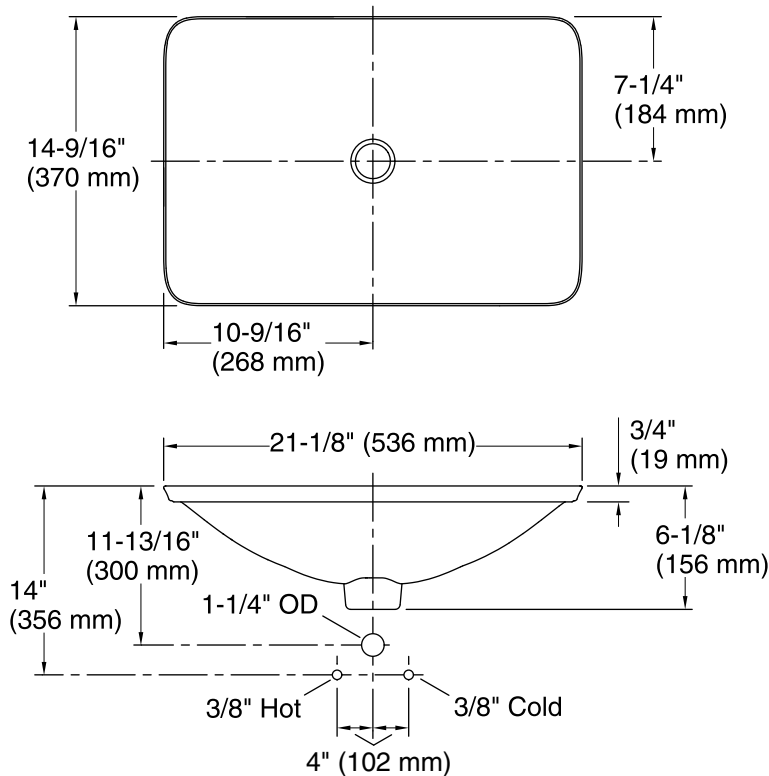

Sartorial™ Herringbone

Bathroom Sink

K-75749-HD1

Features

- Vitreous china with decorative design.
- Wading Pool®
- 21-1/8" x 14-9/16" rectangle.
- Without overflow.

ADA

Codes/Standards

ASME A112.19.2/CSA B45.1

	0	White
--	---	-------

Standard Installation

Recommended ADA Installation

Technical Information

All product dimensions are nominal.

Bowl configuration: Single

Installation: Drop-in, Vessel

Bowl area (Only) Length: 21-1/8" (536 mm)
Width: 14-9/16" (370 mm)
Bowl depth: 4-1/8" (105 mm)
Water depth: 4-1/8" (105 mm)