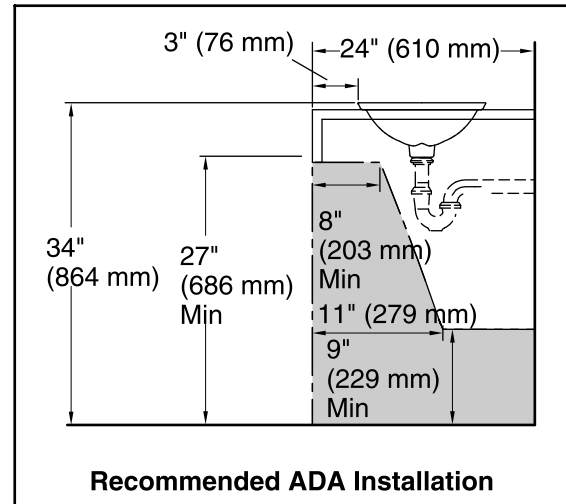

Sartorial™ Herringbone

Bathroom Sink

K-75749-HD1

Features

- Vitreous china with decorative design.
- Wading Pool®
- 21-1/8" x 14-9/16" rectangle.
- Without overflow.

ADA

Codes/Standards

ASME A112.19.2/CSA B45.1

	0	White
--	---	-------

Standard Installation

Recommended ADA Installation

Technical Information

All product dimensions are nominal.

Bowl configuration: Single

Installation: Drop-in, Vessel

Bowl area (Only) Length: 21-1/8" (536 mm)
Width: 14-9/16" (370 mm)
Bowl depth: 4-1/8" (105 mm)
Water depth: 4-1/8" (105 mm)