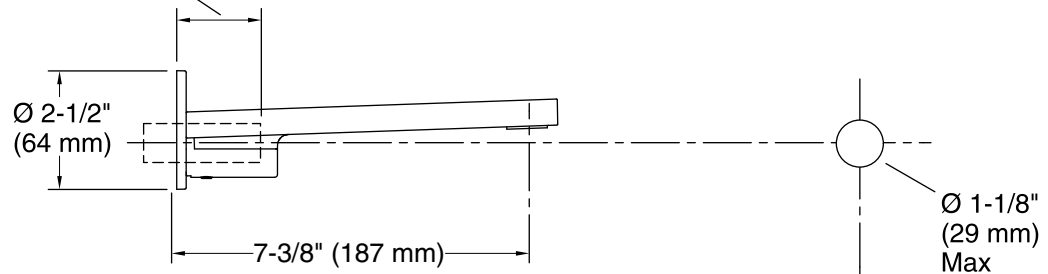

Color tiles intended for reference only.

Color	Code	Description
	CP	Polished Chrome
	TT	Vibrant Titanium

Slip-Fit Spout:

Extend 5/8" OD tube 1-1/2"
(38 mm) from finished wall.

Threaded Spout:

Extend 1/2" NPT pipe 1-1/2"
(38 mm) from finished wall.

**Technical Information**

All product dimensions are nominal.

Notes

Install this product according to the installation guide.