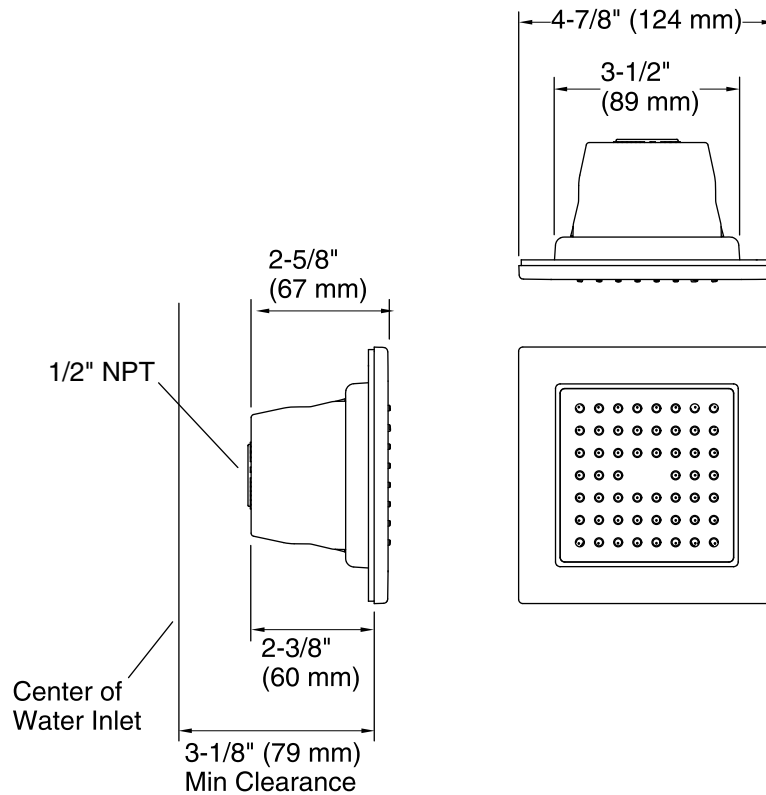

### Installation

- Wall-mount
- 1/2" NPT connection.

### Technical Information

All product dimensions are nominal.