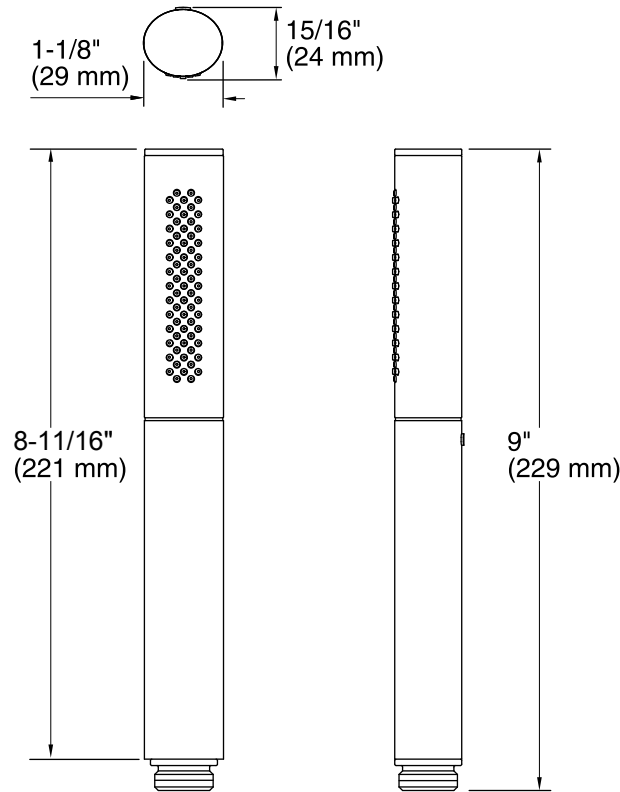

Features

- Multifunction handshower offers wide coverage and concentrated spray settings.
- Ergonomic design is comfortable and easy to grip.
- MasterClean™ sprayface is easy to clean.
- 2.5 gpm (gallons per minute) flow rate.
- KOHLER finishes resist corrosion and tarnishing.

or

K-45981 Shower Hose

or

K-45982 Shower Hose

OBC

Codes/Standards

ASME A112.18.1/CSA B125.1
All applicable US Federal and State material regulations
DOE - Energy Policy Act 1992
California Energy Commission (CEC)
OBC

Technical Information

All product dimensions are nominal.

Handshower:

Rated maximum flow: 2.5 gal/min (9.5 l/min)

Pressure: 80 psi (5.5 bar)

Notes

Install this product according to the installation guide.

Plumbing codes require an atmospheric vacuum breaker (such as Kohler Model K-9660) be installed in-line with handshowers. Please consult with local plumbing officials.