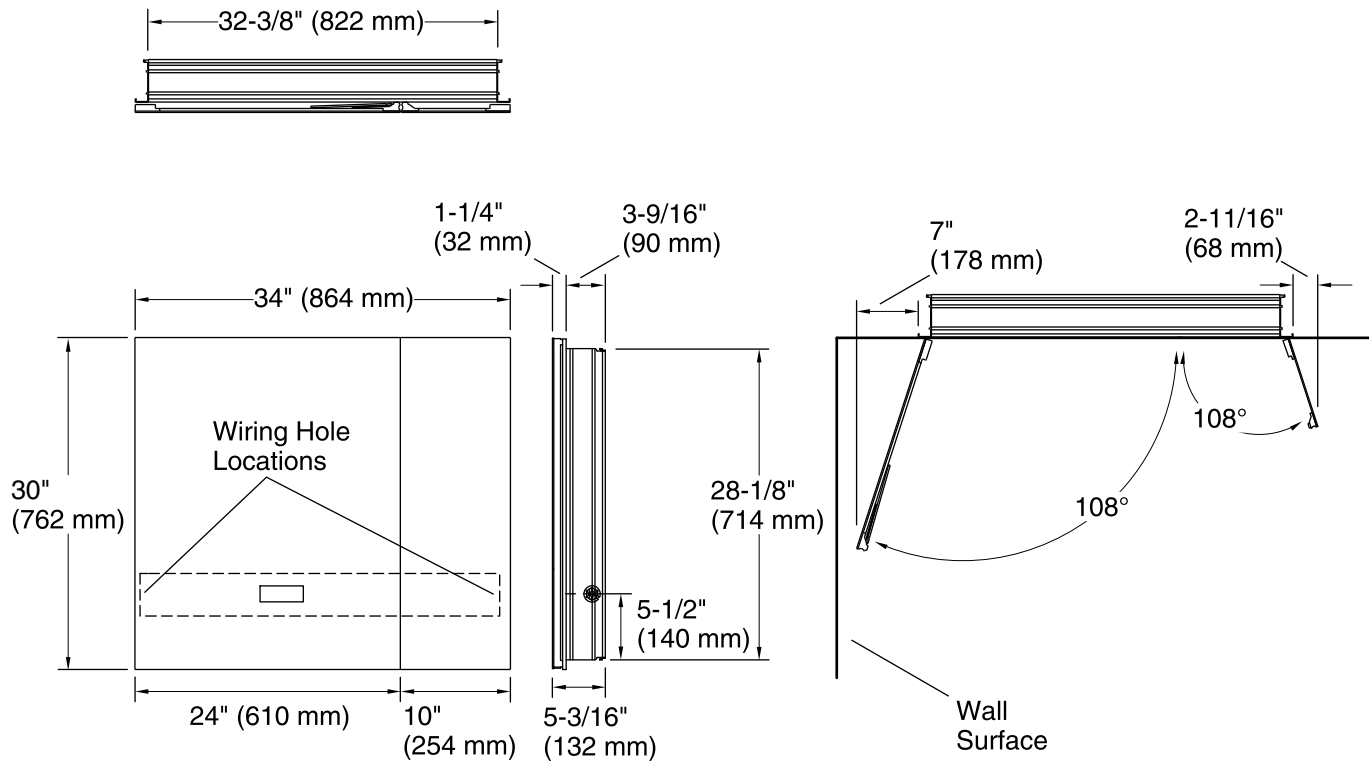

Required Electrical Service

One circuit required, protected with Class A Ground-Fault Circuit-Interrupter (GFCI) or Residual Current Device (RCD).

Outlet, Lights: 120 V, 15 A, 60 Hz

Technical Information

All product dimensions are nominal.

Notes

Install this product according to the installation guide.

To recess mount, the wall cavity must be framed and the cabinet secured to framing studs. Reroute electrical or water supply lines from the cavity. Consult a professional if drain or vent piping is encountered, or if the wall is load-bearing.

To determine the height of the cabinet, ensure the door will clear all obstacles (such as a faucet). A minimum 3" (76 mm) distance is required.

Cutout for recess-mount installation: 32-1/2" (826 mm) wide x 28-1/4" (718 mm) high x 3-11/16" (94 mm) deep.

A dimmer switch is required. This product is compatible with most residential dimmer switches intended for incandescent and dimmable LED bulbs.