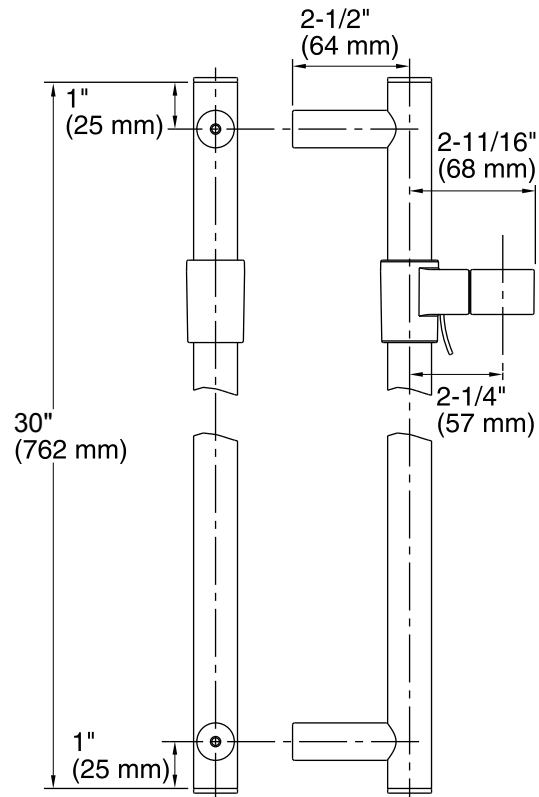

Features

- 30" adjustable slidebar supports a handshower at the desired height for a customized showering experience.

Material

- Durable metal construction.
- KOHLER finishes resist corrosion and tarnishing.

Technical Information

All product dimensions are nominal.

Notes

Install this product according to the installation guide.

ADA, CSA B651 compliant when installed to the specific requirements of these regulations.