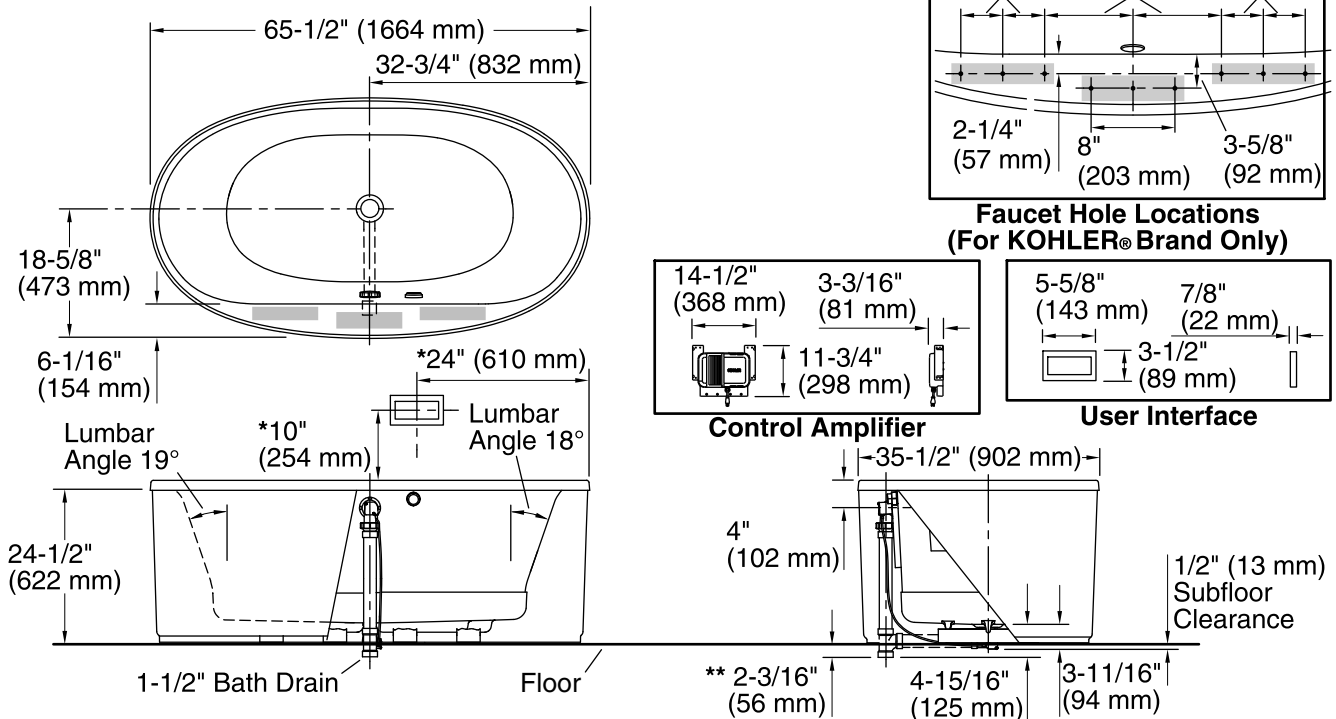

No change in measurements if connected with drain illustrated. (K-7213)

■ Faucet area.

Required Electrical Service

One circuit required, protected with Class A Ground-Fault Circuit-Interrupter (GFCI) or Residual Current Device (RCD).

Heated Surface, 120 V, 15 A, 60 Hz

Amplifier:

Technical Information

All product dimensions are nominal.

| | |
|------------------------------|---|
| Installation: | Freestanding |
| Drain location: | Center |
| Basin area, bottom: | 45-3/4" x 24-7/8" (1162 mm x 632 mm) |
| Basin area, top: | 54-7/8" x 29-3/16" (1394 mm x 741 mm) |
| Weight: | 91 lbs (41.3 kg) |
| Minimum floor load: | 40.4 lbs/ft ² (197.3 kg/m ²) |
| Water depth: | 16" (406 mm) |
| Water capacity: | 72.6 gal (274.8 L) |
| Template: | Footprint, 1244408-7, not required, not included |
| Electrical component rating: | Heated Surface: 120 V, 0.5 A, 50/60 Hz, 65 W Amplifier: 120 V, 1 A, 50/60 Hz, 15 W |
| Minimum flat for door: | 0" (0 mm) |

Notes

Measure your actual product for rough-in details.

Install this product according to the installation instructions.

The hot water supply should be 70% of the capacity of the bath or greater. Installations will vary.