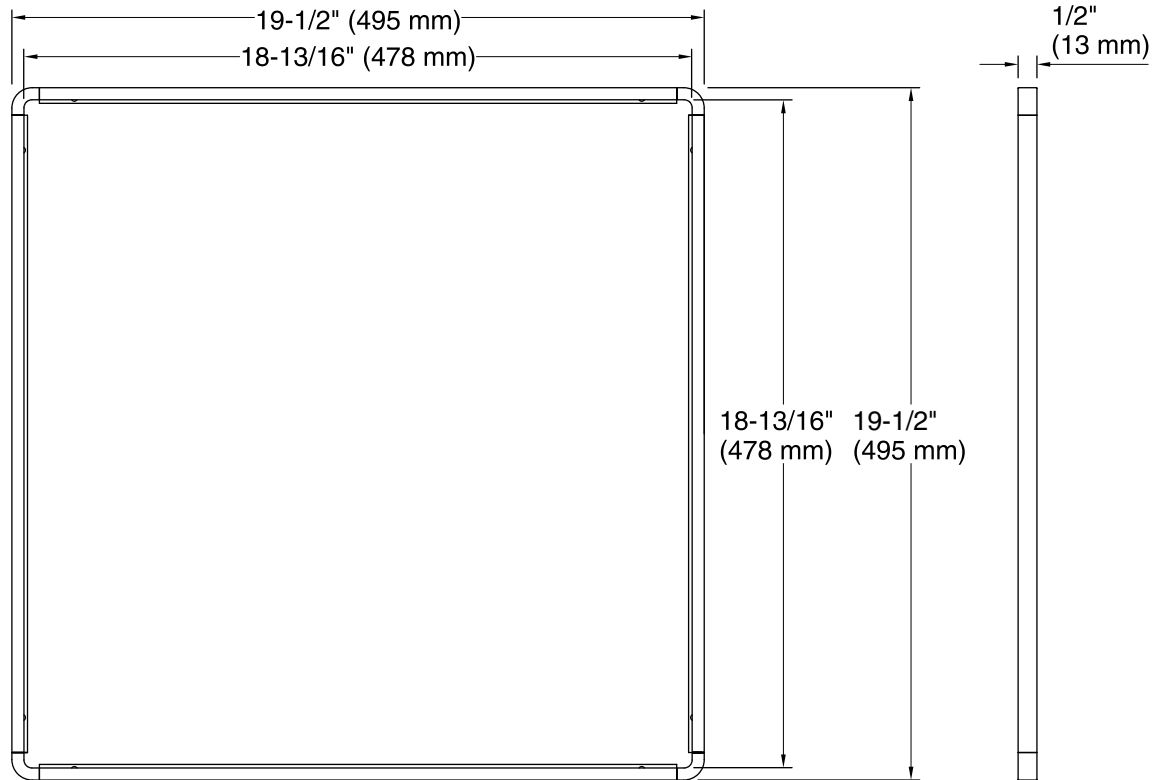

Features

- Trim is designed to fit securely around the Real Rain Overhead Panel.

Material

- Solid metal construction.
- KOHLER finishes resist corrosion and tarnishing.

Installation

- Eight piece trim assembly is connected with a series of set screws.
- Mounts flush to the surface of the drop ceiling.
- If using Real Rain with DTV+ system must use DTV+ Interface 99693-P-NA (99693-NA does not contain Real Rain software).
- If using DTV Prompt system must include Real Rain Diverter Valve and Trim (K-76746 and K-76748) to activate Deluge function.

Technical Information

All product dimensions are nominal.

Notes

Install this product according to the installation instructions.