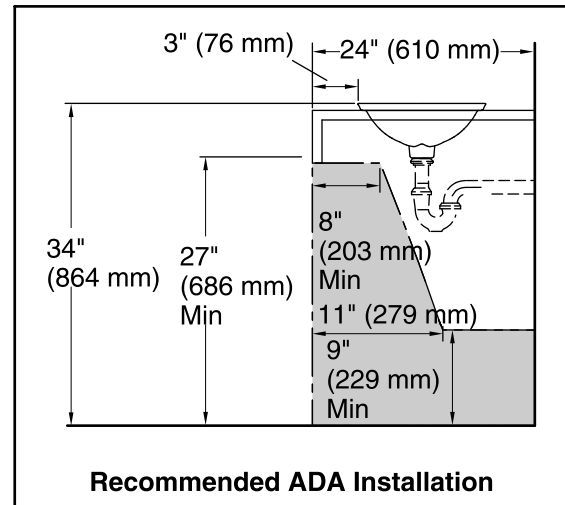

Shagreen Carillon® Rectangle Wading Pool®

Bathroom sink
K-77716

Features

- Vitreous china with decorative design.
- Wading Pool®
- 21-1/8" x 14-9/16" rectangle.
- Without overflow.

ADA

Codes/Standards

ASME A112.19.2/CSA B45.1
ADA
ICC/ANSI A117.1

Shagreen Carillon® Rectangle Wading Pool®

Bathroom sink

K-77716

Standard Installation

Technical Information

All product dimensions are nominal.

- Bowl configuration: Single
- Installation: Drop-in, Vessel
- Bowl area (Only)
 - Length: 21-1/8" (536 mm)
 - Width: 14-9/16" (370 mm)
 - Bowl depth: 4-1/8" (105 mm)
 - Water depth: 4-1/8" (105 mm)
- Template: 1242828, required, included