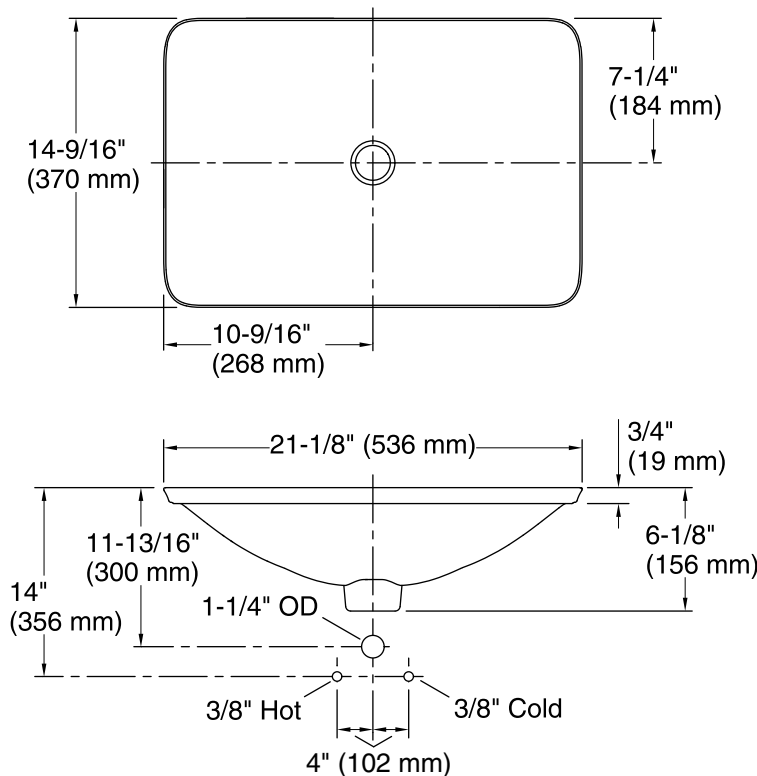

Shagreen Carillon® Rectangle Wading Pool®

Bathroom sink
K-77716

Features

- Vitreous china with decorative design.
- Wading Pool®
- 21-1/8" x 14-9/16" rectangle.
- Without overflow.

ADA

Codes/Standards

ASME A112.19.2/CSA B45.1
ADA
ICC/ANSI A117.1

Shagreen Carillon® Rectangle Wading Pool®

Bathroom sink

K-77716

Standard Installation

Technical Information

All product dimensions are nominal.

- Bowl configuration: Single
- Installation: Drop-in, Vessel
- Bowl area (Only)
 - Length: 21-1/8" (536 mm)
 - Width: 14-9/16" (370 mm)
 - Bowl depth: 4-1/8" (105 mm)
 - Water depth: 4-1/8" (105 mm)
- Template: 1242828, required, included