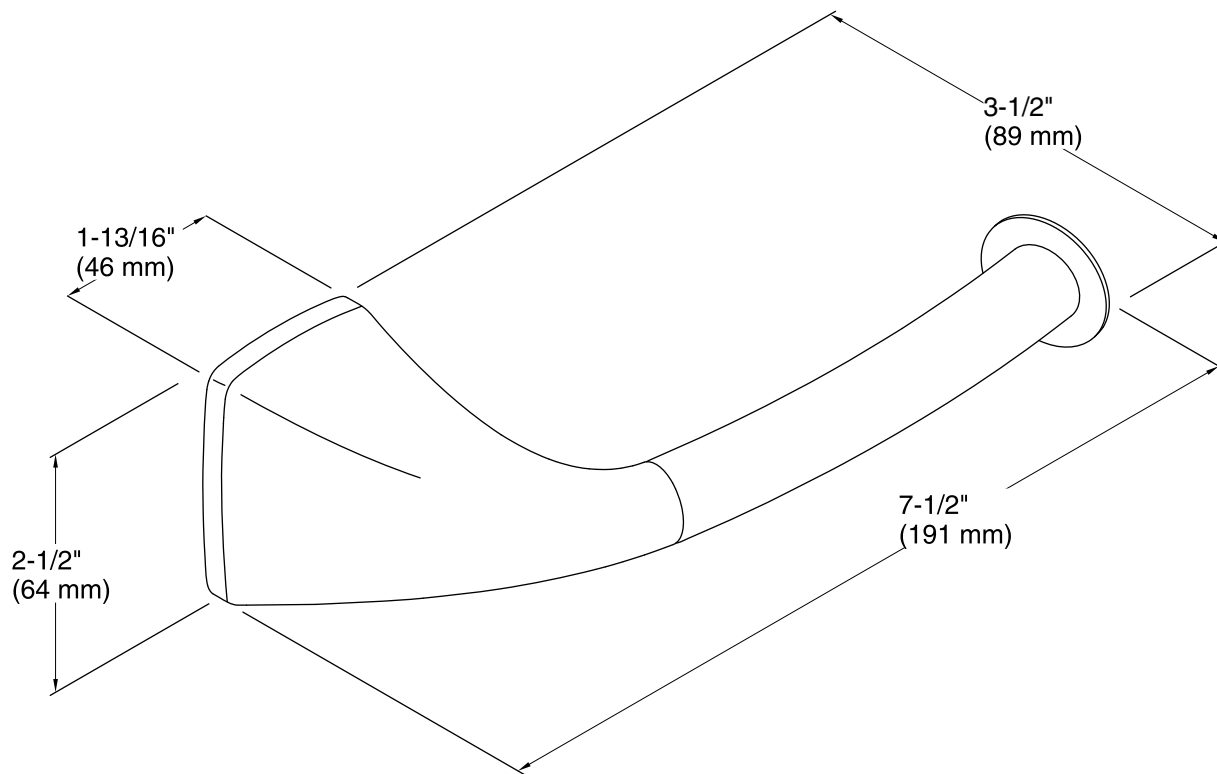

Maxton™
Toilet Paper Holder
K-R21849

Features

- Premium metal construction for durability.
- KOHLER finishes resist corrosion and tarnish.
- Coordinates with Maxton™ faucets and accessories.
- Installation hardware and template included.

Technical Information

All product dimensions are nominal.

Notes

Install this product according to the installation instructions.

CAUTION: Risk of personal injury. Do not install these products in any area where they are likely to be used inadvertently as a grab bar or support bar. These products are not designed or intended for use as a grab bar or support bar.