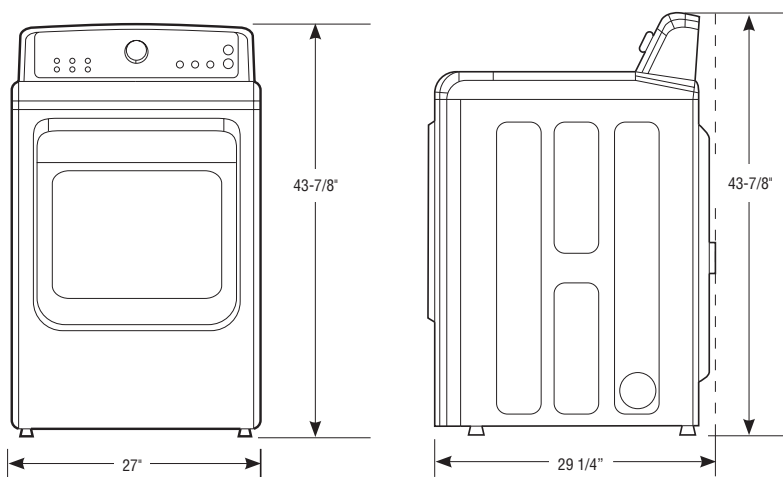

## Installing Your Washer

Alcove or closet installation

Minimum clearances for closets and alcoves:

- Sides – 1"
- Top – 21"
- Rear – 6"
- Closet front – 2"

If the washer and dryer are installed together, the closet front must have at least a 72 in (465 cm) unobstructed air opening. Your washer alone does not require a specific air opening.

## Dimensions