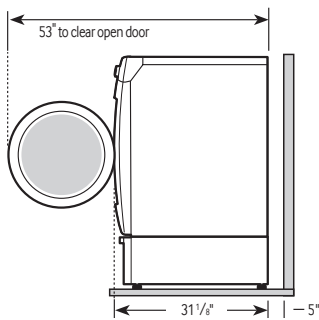

Dimensions

2. With optional pedestal base or stacking kit

Required Dimensions for Installation with Pedestal