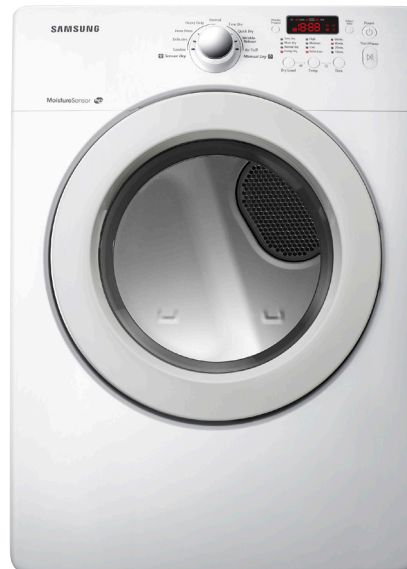

# DV36J4000GW

Samsung Front-Load Gas Dryer

## 7.3 cu. ft. Capacity DOE

### Convenience

- Child Lock
- Lint Filter Indicator

9 Drying Cycles

4 Options

Available Color:

White