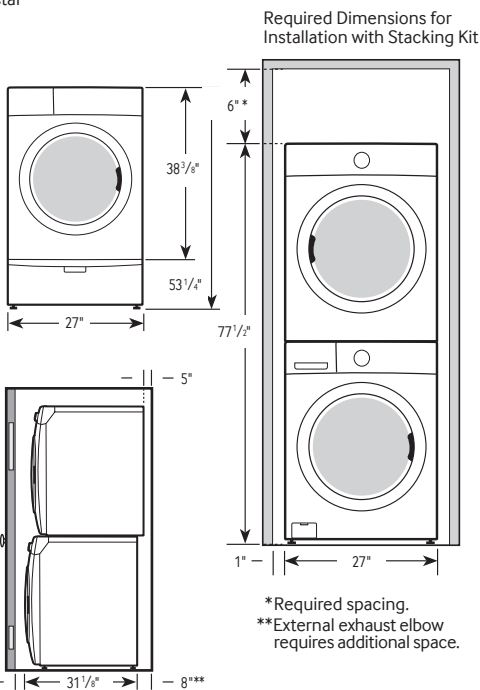

Dimensions

2. With optional pedestal base or stacking kit

Required Dimensions for Installation with Pedestal