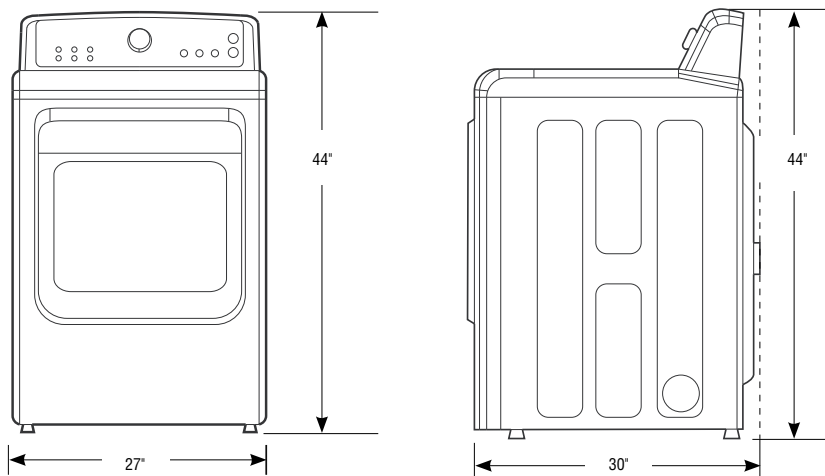

7.2 CU. FT. CAPACITY

- With 7.2 cu. ft. capacity, you can dry more laundry in less time.

SAMSUNG

DV40J3000EW

Samsung Top-Load Electric Dryer

Installing Your Dryer

Dimensions

7.2 cu. ft. Capacity

Warranty

One (1) Year All Parts and Labor

One (1) Year Control Board

Product Dimensions & Weight (WxHxD)

Dimensions: 27" x 44" x 30"

Weight: 114.7 lbs

Shipping Dimensions & Weight (WxHxD)

Dimensions: 29 1/2" x 46 1/2" x 31 3/16"