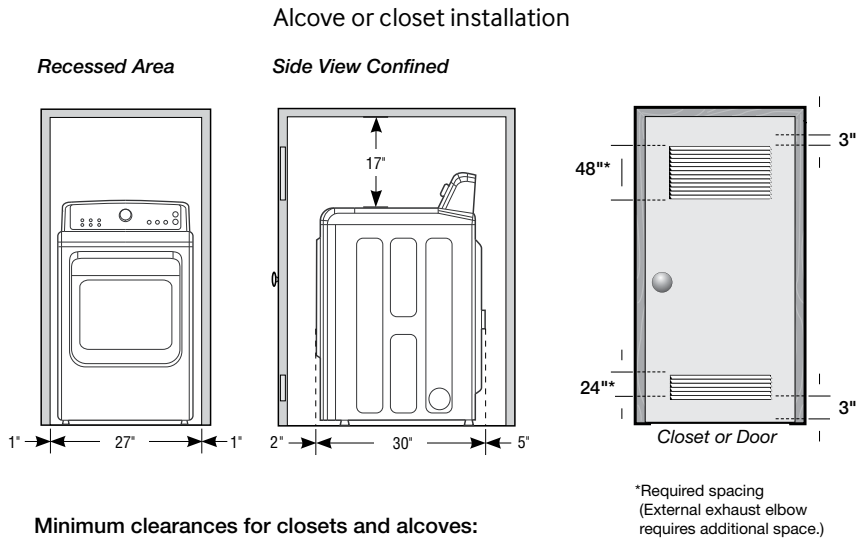

7.2 CU. FT. CAPACITY

- With 7.2 cu. ft. capacity, you can dry more laundry in less time.

SAMSUNG

DV40J3000EW

Samsung Top-Load Electric Dryer

Installing Your Dryer

Dimensions

7.2 cu. ft. Capacity

Warranty

One (1) Year All Parts and Labor

One (1) Year Control Board

Product Dimensions & Weight (WxHxD)

Dimensions: 27" x 44" x 30"

Weight: 114.7 lbs

Shipping Dimensions & Weight (WxHxD)

Dimensions: 29 1/2" x 46 1/2" x 31 3/16"