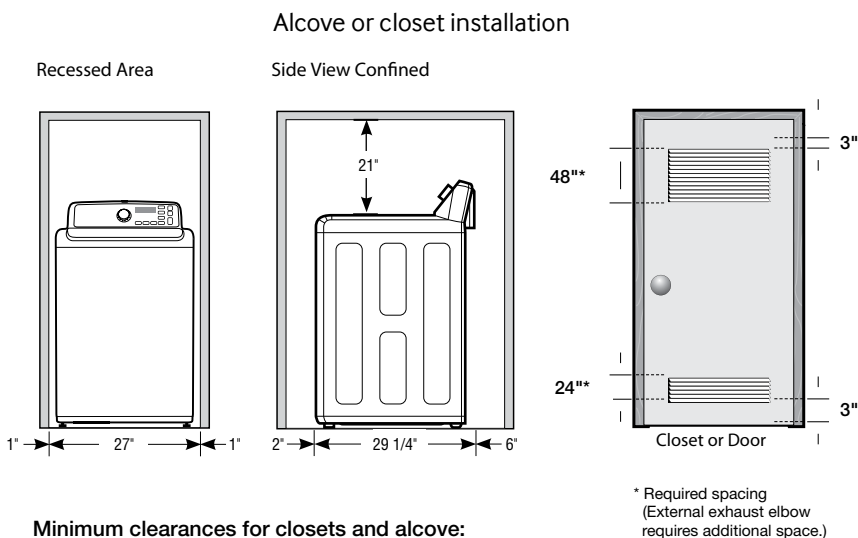

WA40J3000AW

Samsung Top-Load Washer

Installing Your Washer

Minimum clearances for closets and alcove:

Sides - 1"
Top - 21"
Rear - 6"
Closet Front - 2"

If the washer and dryer are installed together, the closet front must have at least a 72 in² (465 cm²) unobstructed air opening. Your washer alone does not require a specific air opening.

4.0 cu. ft. Capacity

8 Preset Wash Cycles:

Normal, Heavy Duty, Colors/Dark, Delicates/Hand Wash, Quick Wash, Self Clean, Rinse + Spin, Spin Only

2 Options:

Extra Rinse, Child Lock

4 Temperature Settings:

Hot, Warm, Cold, Tap Cold

4 Load Size Settings:

Extra Large, Large, Medium, Small

Warranty

One (1) Year Parts and Labor
Two (2) Years Control Board
Three (3) Years Stainless Steel Drum
Ten (10) Years Direct Drive Motor

Product Dimensions & Weight (WxHxD)

Dimensions: 27" x 44" x 29 1/4"

Weight: 118 lbs

Shipping Dimensions & Weight (WxHxD)

Dimensions: 29 1/2" x 46 1/2" x 31"

Weight: 130 lbs

Color	Model #	UPC Code
White	WA40J3000AW	887276086989

Matching Dryer (Electric/Gas)

White	DV40J3000EW	887276086958
White	DV40J3000GW	887276086972