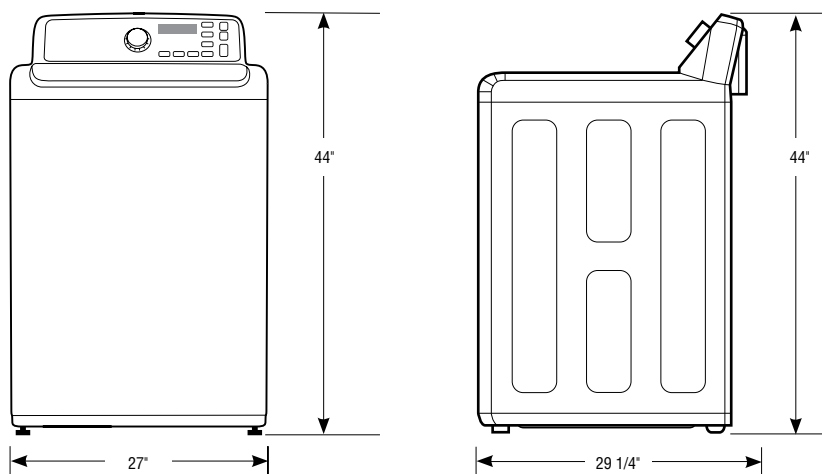

Dimensions

SAMSUNG

Actual color may vary. Design, specifications, and color availability are subject to change without notice. Non-metric weights and measurements are approximate.

©2015 Samsung Electronics America, Inc. 85 Challenger Road, Ridgefield Park, NJ 07660. Tel: 800-SAMSUNG. samsung.com. Samsung is a registered trademark of Samsung Electronics Co., Ltd.