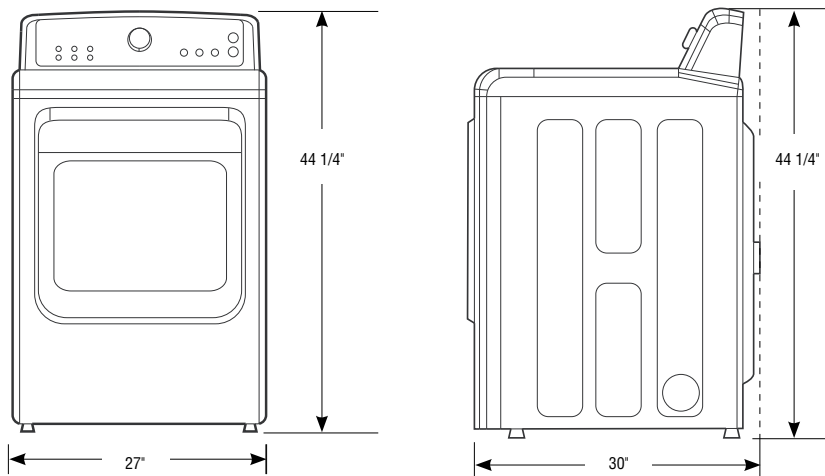

Dimensions

7.4 cu. ft. Capacity

4-Way Venting

11 Preset Dry Cycles:

Steam Refresh, Steam Sanitize, Steam Wrinkle Away, Normal, Heavy Duty, Towels, Permanent Press, Bedding, Delicates, Time Dry, Quick Dry

8 Options:

Wrinkle Prevent, Adjust Time Up, Adjust Time Down, Child Lock, Sound On/Off, Eco Dry, Smart Care, Drum Light

4 Temperature Settings:

High, Medium, Low, Extra Low

4 Dry Levels:

Very Dry, More Dry, Normal Dry, Damp Dry

2 Signal Level Settings:

On/Off

Warranty

One (1) Year All Parts and Labor
One (1) Year Control Board

Product Dimensions & Weight (WxHxD)

Dimensions: 27" x 44 1/4" x 30"

Weight: 125.7 lbs

Shipping Dimensions & Weight (WxHxD)

Dimensions: 29 1/2" x 46 1/2" x 31 3/16"

Weight: 134.5 lbs

Electric	Model #	UPC Code
White	DV48J7700EW	887276095738

Gas	Model #	UPC Code
White	DV48J7700GW	887276095745

Matching Washer		
White	WA48J7700AW	887276095851

SAMSUNG

Actual color may vary. Design, specifications, and color availability are subject to change without notice. Non-metric weights and measurements are approximate.

©2015 Samsung Electronics America, Inc. 85 Challenger Road, Ridgefield Park, NJ 07660. Tel: 800-SAMSUNG. samsung.com.
Samsung is a registered trademark of Samsung Electronics Co. Ltd.