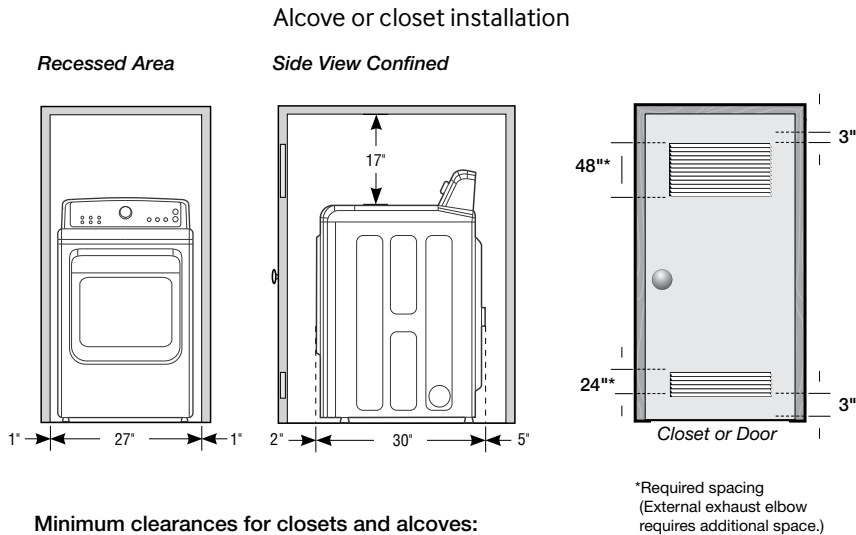

SAMSUNG

DV48J7700EW

Samsung Top-Load Electric Dryer

Installing Your Dryer

Minimum clearances for closets and alcoves:

Sides – 1"
Top – 17"
Rear – 5"
Closet Front – 2"

The closet front must have two unobstructed air openings for a combined minimum total area of 72" with 3" minimum clearance on the top and bottom. A louvered door with equivalent space clearance is acceptable.

Dimensions: 29 1/2" x 46 1/2" x 31 3/16"

Weight: 134.5 lbs

Electric	Model #	UPC Code
White	DV48J7700EW	887276095738

Gas	Model #	UPC Code
White	DV48J7700GW	887276095745

Matching Washer		
White	WA48J7700AW	887276095851