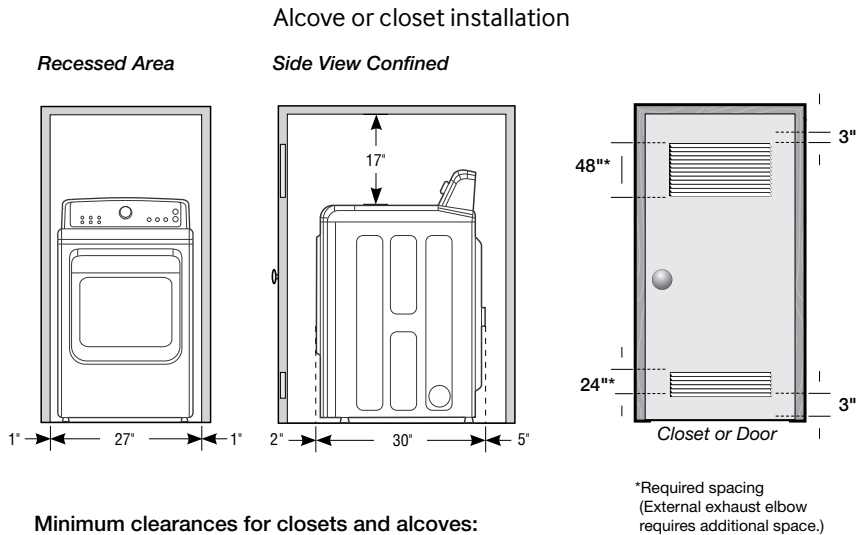

SAMSUNG

DV48J7700GW

Samsung Top-Load Gas Dryer

Installing Your Dryer

Minimum clearances for closets and alcoves:

Sides – 1"
Top – 17"
Rear – 5"
Closet Front – 2"

The closet front must have two unobstructed air openings for a combined minimum total area of 72" with 3" minimum clearance on the top and bottom. A louvered door with equivalent space clearance is acceptable.

Dimensions: 29 1/2" x 46 1/2" x 31 3/16"

Weight: 134.5 lbs

Gas	Model #	UPC Code
White	DV48J7700EW	887276095745
Electric	Model #	UPC Code
White	DV48J7700GW	887276095738
Matching Washer		
White	WA48J7700AW	887276095851