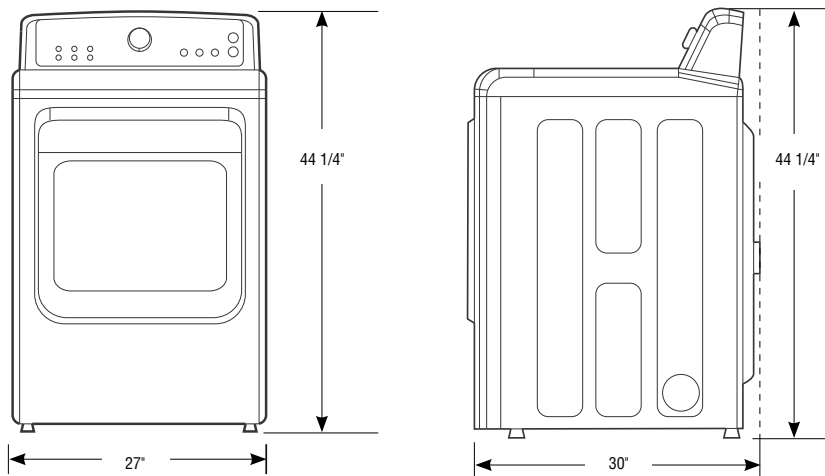

Dimensions

7.4 cu. ft. Capacity

3-Way Venting

11 Preset Dry Cycles:

Steam Refresh, Steam Sanitize, Steam Wrinkle Away, Normal, Heavy Duty, Towels, Permanent Press, Bedding, Delicates, Time Dry, Quick Dry

8 Options:

Wrinkle Prevent, Adjust Time Up, Adjust Time Down, Child Lock, Sound On/Off, Eco Dry, Smart Care, Drum Light

4 Temperature Settings:

High, Medium, Low, Extra Low

4 Dry Levels:

Very Dry, More Dry, Normal Dry, Damp Dry

2 Signal Level Settings:

On/Off

Warranty

One (1) Year All Parts and Labor
One (1) Year Control Board

Product Dimensions & Weight (WxHxD)

Dimensions: 27" x 44 1/4" x 30"

Weight: 125.7 lbs

Shipping Dimensions & Weight (WxHxD)

Dimensions: 29 1/2" x 46 1/2" x 31 3/16"

Weight: 134.5 lbs

Gas	Model #	UPC Code
White	DV48J7700EW	887276095745
Electric	Model #	UPC Code
White	DV48J7700GW	887276095738
Matching Washer		
White	WA48J7700AW	887276095851

SAMSUNG

Actual color may vary. Design, specifications, and color availability are subject to change without notice. Non-metric weights and measurements are approximate.

©2015 Samsung Electronics America, Inc. 85 Challenger Road, Ridgefield Park, NJ 07660. Tel: 800-SAMSUNG. samsung.com.
Samsung is a registered trademark of Samsung Electronics Co. Ltd.