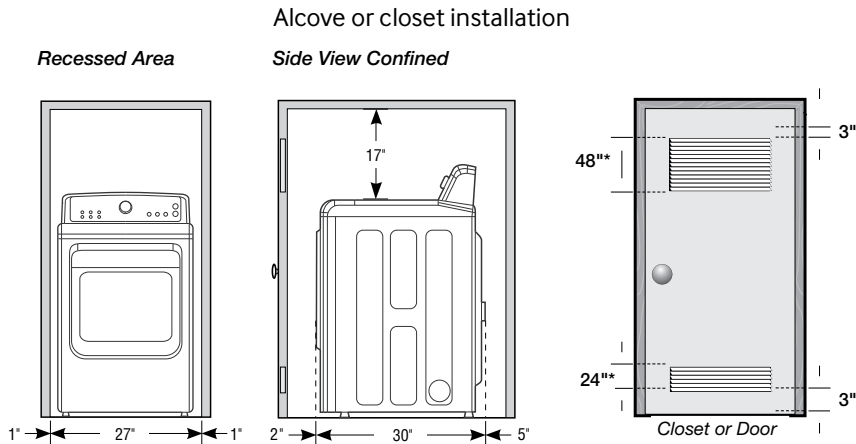

SAMSUNG

DV48J7770EP

Samsung Top-Load Electric Dryer

Installing Your Dryer

Minimum clearances for closets and alcoves:

Sides – 1"
Top – 17"
Rear – 5"
Closet Front – 2"

The closet front must have two unobstructed air openings for a combined minimum total area of 72" with 3" minimum clearance on the top and bottom. A louvered door with equivalent space clearance is acceptable.

*Required spacing
(External exhaust elbow
requires additional space.)

Dimensions

7.4 cu. ft. Capacity

4-Way Venting

11 Preset Dry Cycles:

Steam Refresh, Steam Sanitize, Steam Wrinkle Away, Normal, Heavy Duty, Towels, Permanent Press, Bedding, Delicates, Time Dry, Quick Dry