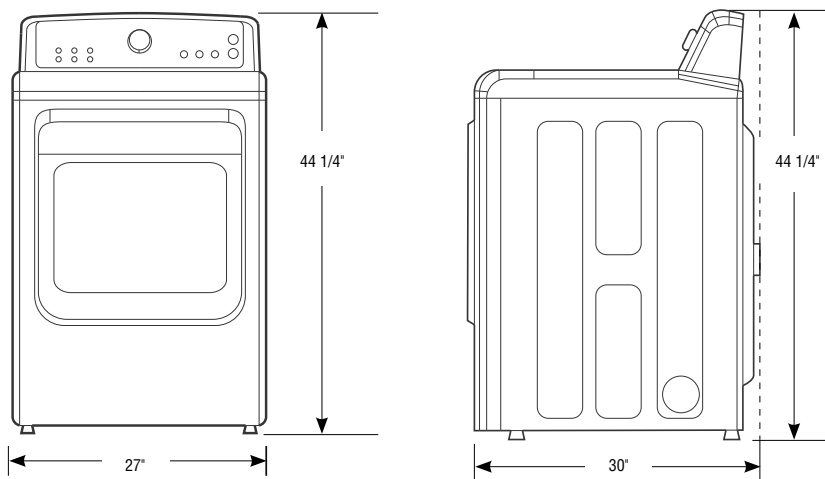

SAMSUNG

DV48J7770EP

Samsung Top-Load Electric Dryer

Installing Your Dryer

Minimum clearances for closets and alcoves:

Sides – 1"
Top – 17"
Rear – 5"
Closet Front – 2"

The closet front must have two unobstructed air openings for a combined minimum total area of 72" with 3" minimum clearance on the top and bottom. A louvered door with equivalent space clearance is acceptable.

*Required spacing
(External exhaust elbow
requires additional space.)

Dimensions

7.4 cu. ft. Capacity

4-Way Venting

11 Preset Dry Cycles:

Steam Refresh, Steam Sanitize, Steam Wrinkle Away, Normal, Heavy Duty, Towels, Permanent Press, Bedding, Delicates, Time Dry, Quick Dry

2 Signal Level Settings:

On/Off

Warranty

One (1) Year All Parts and Labor
One (1) Year Control Board

Product Dimensions & Weight (WxHxD)

Dimensions: 27" x 44 1/4" x 30"

Weight: 125.7 lbs

Shipping Dimensions & Weight (WxHxD)

Dimensions: 29 1/2" x 46 1/2" x 31 3/16"

Weight: 134.5 lbs

Electric	Model #	UPC Code
Platinum	DV48J7770EP	887276095752
White	DV48J7770EW	887276095769

Gas	Model #	UPC Code
Platinum	DV48J7770GP	887276095776
White	DV48J7770GW	887276095783