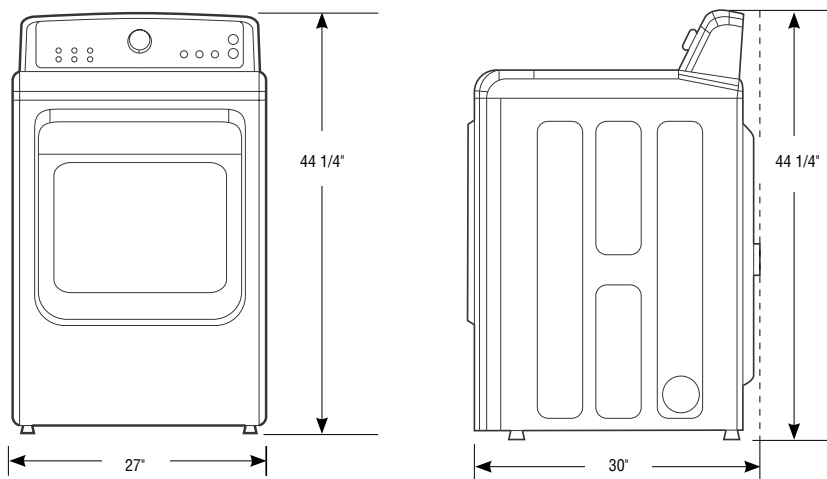

Installing Your Dryer

Minimum clearances for closets and alcove:

- Sides - 1"
- Top - 17"
- Rear - 5"
- Closet Front - 2"

The closet front must have two unobstructed air openings for a combined minimum total area of 72"² with 3" minimum clearance on the top and bottom. A louvered door with equivalent space clearance is acceptable.

* Required spacing (External exhaust elbow requires additional space.)

Dimensions

7.4 cu. ft. Capacity

3-Way Venting

11 Preset Dry Cycles:

Steam Refresh, Steam Sanitize, Steam Wrinkle Away, Normal, Heavy Duty, Towels, Permanent Press, Bedding, Delicates, Time Dry, Quick Dry

2 Signal Level Settings:

On/Off

Warranty

One (1) Year All Parts and Labor
Two (2) Years Control Board

Product Dimensions & Weight (WxHxD)

Dimensions: 27" x 44 1/4" x 30"

Weight: 128 lbs

Shipping Dimensions & Weight (WxHxD)

Dimensions: 29 1/2" x 46 1/2" x 31 1/8"

Weight: 137 lbs

Gas	Model #	UPC Code
Platinum	DV48J7770GP	887276095776
White	DV48J7770GW	887276095783

Electric	Model #	UPC Code
Platinum	DV48J7770EP	887276095752
White	DV48J7770EW	887276095769