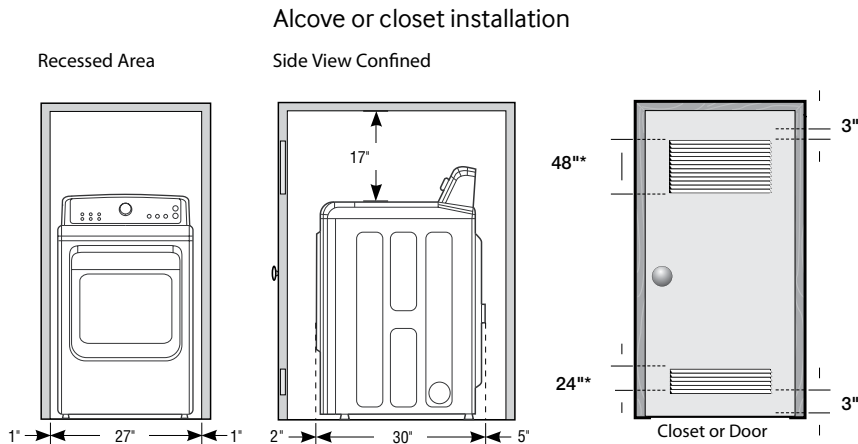

Installing Your Dryer

Minimum clearances for closets and alcove:

- Sides - 1"
- Top - 17"
- Rear - 5"
- Closet Front - 2"

The closet front must have two unobstructed air openings for a combined minimum total area of 72"² with 3" minimum clearance on the top and bottom. A louvered door with equivalent space clearance is acceptable.

* Required spacing (External exhaust elbow requires additional space.)

Dimensions

7.4 cu. ft. Capacity

3-Way Venting

11 Preset Dry Cycles:

Steam Refresh, Steam Sanitize, Steam Wrinkle Away, Normal, Heavy Duty, Towels, Permanent Press, Bedding, Delicates, Time Dry, Quick Dry