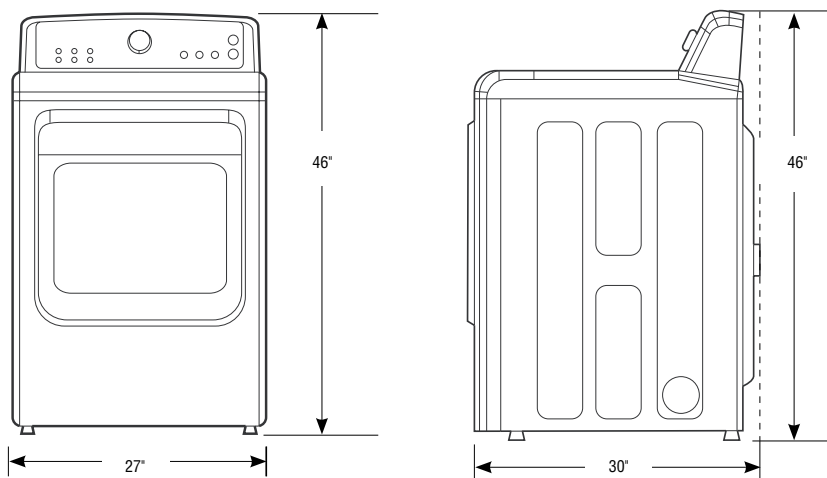

Dimensions

SAMSUNG

Actual color may vary. Design, specifications, and color availability are subject to change without notice. Non-metric weights and measurements are approximate.

©2015 Samsung Electronics America, Inc. 85 Challenger Road, Ridgefield Park, NJ 07660. Tel: 800-SAMSUNG. samsung.com. Samsung is a registered trademark of Samsung Electronics Co., Ltd.