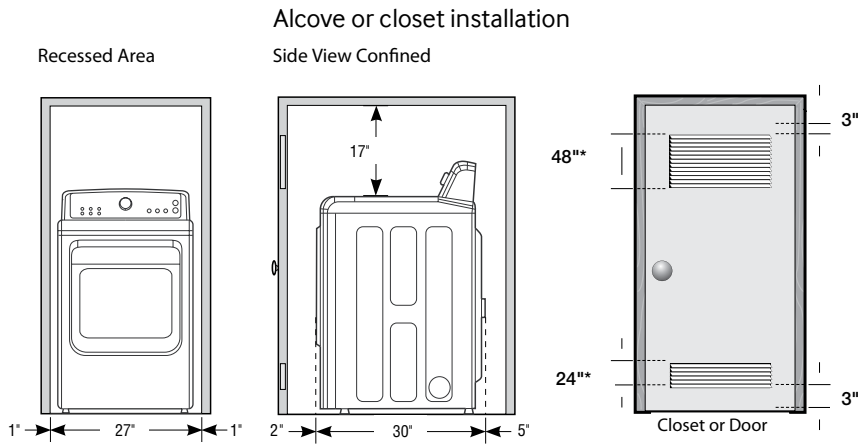

DV52J8700EP

Samsung Top-Load Electric Dryer

Installing Your Dryer

Minimum clearances for closets and alcove:

- Sides - 1"
- Top - 17"
- Rear - 5"
- Closet Front - 2"

The closet front must have two unobstructed air openings for a combined minimum total area of 72"² with 3" minimum clearance on the top and bottom. A louvered door with equivalent space clearance is acceptable.

* Required spacing (External exhaust elbow requires additional space.)

7.4 cu. ft. Capacity

4-Way Venting

15 Preset Dry Cycles:

Steam Refresh, Steam Sanitize, Steam Wrinkle Away, Normal, Eco Normal, Heavy Duty, Towels, Permanent Press, Bedding, Delicates, Wool, Active Wear, Time Dry, Air Fluff, Quick Dry

11 Options:

Mixed Load Bell, Wrinkle Prevent, Rack Dry, Adjust Time Up, Adjust Time Down, My Cycle, Child Lock, Sound On/Off, Anti-Static, Eco Dry, Smart Care, Drum Light

5 Temperature Settings:

High, Medium, Medium Low, Low, Extra Low

5 Dry Levels:

Very Dry, More Dry, Normal Dry, Less Dry, Damp Dry

2 Signal Level Settings:

On/Off

Warranty

One (1) Year All Parts and Labor
Two (2) Years Control Board

Product Dimensions & Weight (WxHxD)

Dimensions: 27" x 46" x 30"

Weight: 130 lbs

Shipping Dimensions & Weight (WxHxD)

Dimensions: 29 1/2" x 48 1/8" x 31 1/8"

Weight: 139 lbs

Electric

Platinum
White

Model

DV52J8700EP
DV52J8700EW

UPC Code

887276095790
887276095813

Gas

Platinum
White

Model

DV52J8700GP
DV52J8700GW

UPC Code

887276095820
887276095837

Matching Washer

Platinum
White

WA52J8700AP
WA52J8700AW

887276095882
887276095899