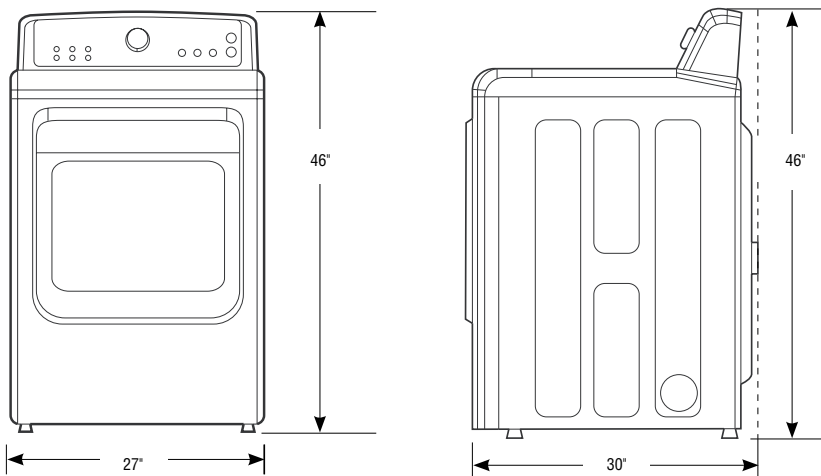

5 Dry Levels:

Very Dry, More Dry, Normal Dry, Less Dry, Damp Dry

2 Signal Level Settings:

On/Off

Warranty

One (1) Year All Parts and Labor
Two (2) Years Control Board

Product Dimensions & Weight (WxHxD)

Dimensions: 27" x 46" x 30"

Weight: 130 lbs

Shipping Dimensions & Weight (WxHxD)

Dimensions: 29 1/2" x 48 1/8" x 31 1/8"

Weight: 139 lbs

Dimensions

Gas	Model #	UPC Code
Platinum	DV52J8700GP	887276095820
White	DV52J8700GW	887276095837