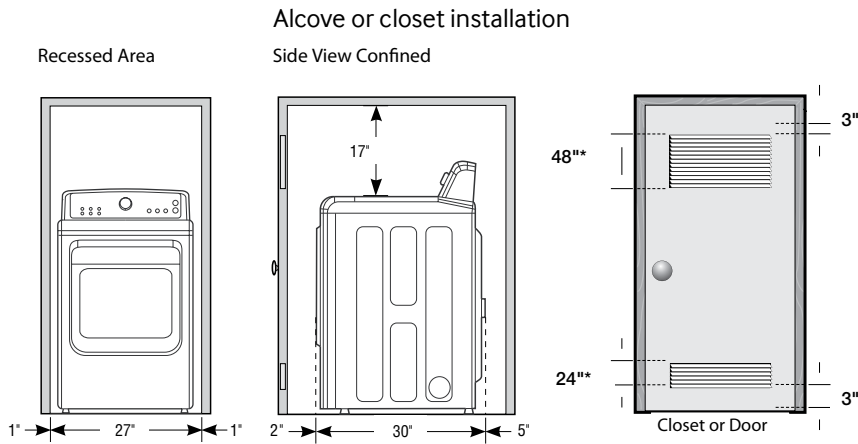

Installing Your Dryer

Minimum clearances for closets and alcove:

- Sides - 1"
- Top - 17"
- Rear - 5"
- Closet Front - 2"

The closet front must have two unobstructed air openings for a combined minimum total area of 72"² with 3" minimum clearance on the top and bottom. A louvered door with equivalent space clearance is acceptable.