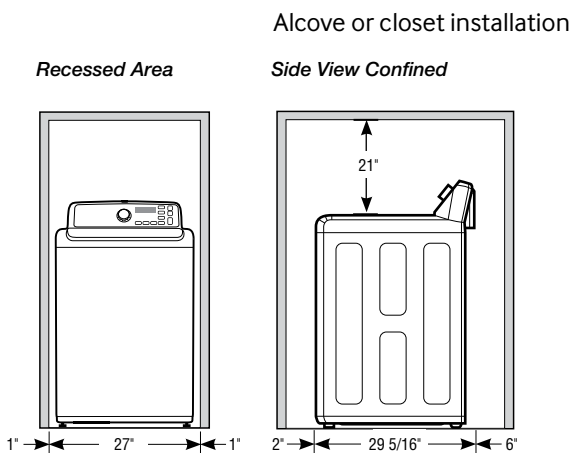

Installing Your Washer

Minimum clearances for closets and alcoves:

Sides – 1"
Top – 21"
Rear – 6"
Closet Front – 2"

If the washer and dryer are installed together, the closet front must have at least a 72 in unobstructed air opening. Your washer alone does not require a specific air opening.