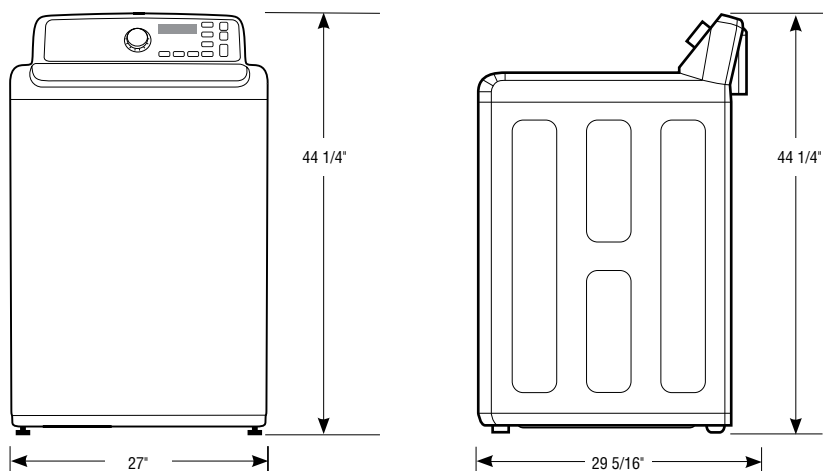

Dimensions

SAMSUNG

Actual color may vary. Design, specifications, and color availability are subject to change without notice. Non-metric weights and measurements are approximate.

©2015 Samsung Electronics America, Inc. 85 Challenger Road, Ridgefield Park, NJ 07660. Tel: 800-SAMSUNG. samsung.com. Samsung is a registered trademark of Samsung Electronics Co., Ltd.