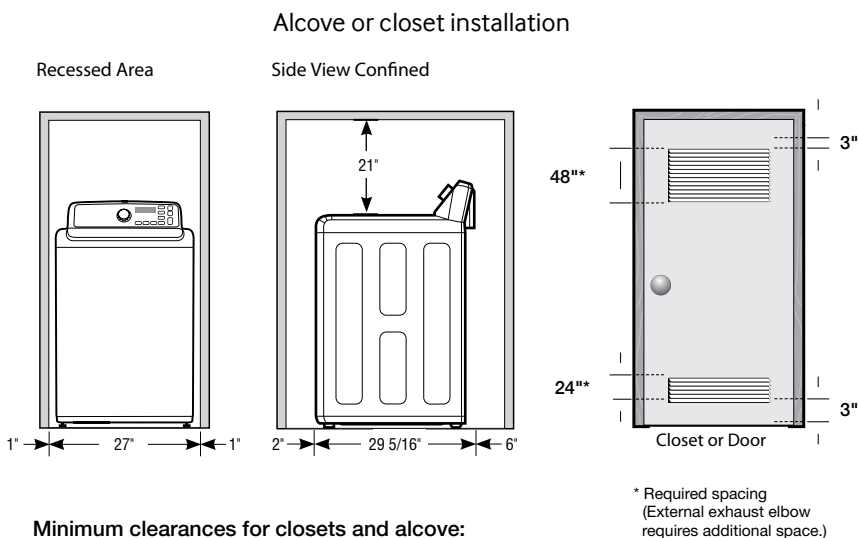

WA48J7770AP

Samsung Top-Load Washer

Installing Your Washer

Minimum clearances for closets and alcove:

Sides - 1"
Top - 21"
Rear - 6"
Closet Front - 2"

If the washer and dryer are installed together, the closet front must have at least a 72 in² (465 cm²) unobstructed air opening. Your washer alone does not require a specific air opening.

* Required spacing (External exhaust elbow requires additional space.)