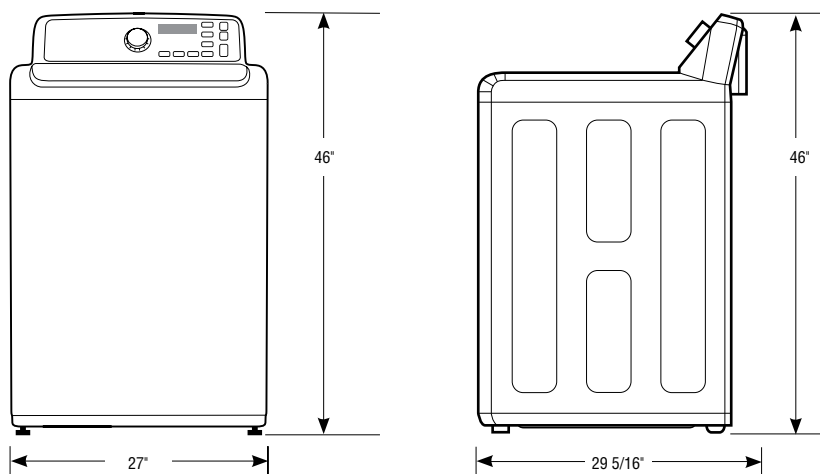

Dimensions

Product Dimensions & Weight (WxHxD)

Dimensions: 27" x 46" x 29⁵/₁₆"
Weight: 148 lbs

Shipping Dimensions & Weight (WxHxD)

Dimensions: 29¹/₂" x 48¹/₈" x 31"
Weight: 159 lbs

Color	Model #	UPC Code
Platinum	WA52J8700AP	887276095882
White	WA52J8700AW	887276095899