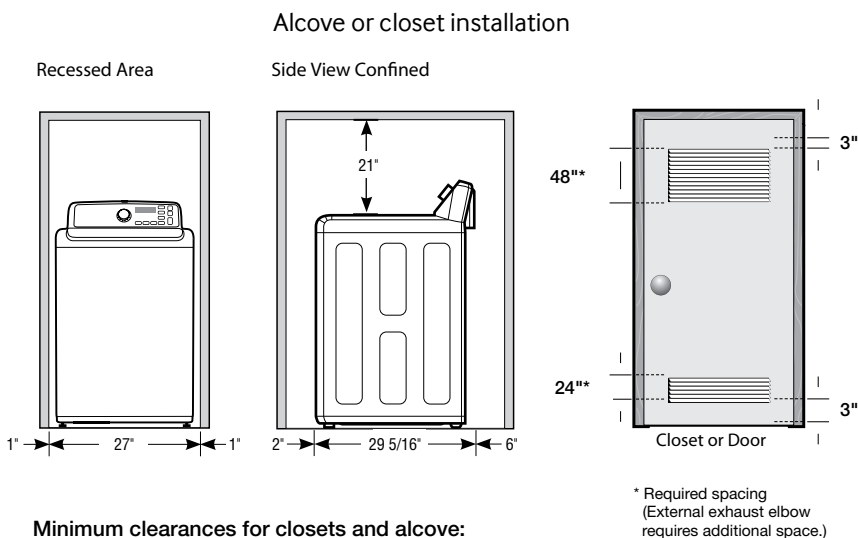

Minimum clearances for closets and alcove:

Sides - 1"
Top - 21"
Rear - 6"
Closet Front - 2"

If the washer and dryer are installed together, the closet front must have at least a 72 in² (465 cm²) unobstructed air opening. Your washer alone does not require a specific air opening.

Dimensions

Product Dimensions & Weight (WxHxD)

Dimensions: 27" x 46" x 29⁵/₁₆"
Weight: 148 lbs

Shipping Dimensions & Weight (WxHxD)

Dimensions: 29¹/₂" x 48¹/₈" x 31"
Weight: 159 lbs

Color	Model #	UPC Code
Platinum	WA52J8700AP	887276095882
White	WA52J8700AW	887276095899