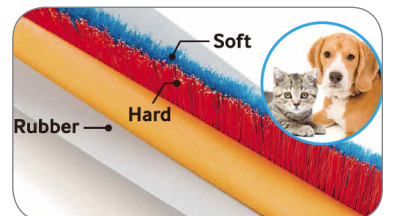

Accessories

- Extra Filter
- Cleaning Tool
- AAA Batteries (for Remote)

Available Color:

Graphite Silver

More powerful suction than the leading robot vacuum brand*

* Suction power tested on Samsung POWERbot VR9000 in comparison with the top vacuum sold by the leading robot vacuum brand according to NPD.

Creates an optimal cleaning path

Less clogging of filter for more consistent power than our previous model

Picks up pet hair with less tangles

Signature Features

POWERFUL ROBOTIC CLEANING

- More powerful suction than the leading robot vacuum brand.*
 - Transitions from carpet to hard floors with ease.
 - Easy Pass Wheels™ roll right over most obstacles without getting caught.
- * Suction power tested on Samsung POWERbot VR9000 in comparison with the top vacuum sold by the leading robot vacuum brand according to NPD.