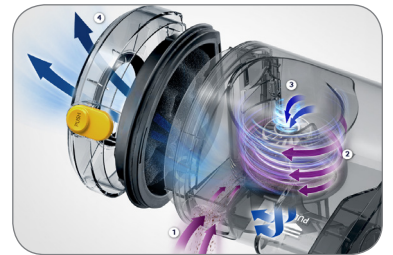

Accessories

- Extra Filter
- Cleaning Tool
- AAA Batteries (for Remote)

Available Color:

Graphite Silver

More powerful suction than the leading robot vacuum brand*

* Suction power tested on Samsung POWERbot VR9000 in comparison with the top vacuum sold by the leading robot vacuum brand according to NPD.

Creates an optimal cleaning path

Less clogging of filter for more consistent power than our previous model

Picks up pet hair with less tangles

Signature Features

POWERFUL ROBOTIC CLEANING

- More powerful suction than the leading robot vacuum brand.*
 - Transitions from carpet to hard floors with ease.
 - Easy Pass Wheels™ roll right over most obstacles without getting caught.
- * Suction power tested on Samsung POWERbot VR9000 in comparison with the top vacuum sold by the leading robot vacuum brand according to NPD.

VISIONARY MAPPING™ PLUS SYSTEM

- Creates a complete map of your home to find the optimal cleaning path.
- Smart Sensing uses ten sensors and an onboard digital camera to minimize bumping into furniture and to avoid obstacles.

CYCLONEFORCE™ CLEANING DESIGN

- Less clogging of filter for more consistent power.
- Designed for deep carpet cleaning suction power and thorough cleaning.

10X
MORE POWERFUL SUCTION
than the leading robot vacuum brand*