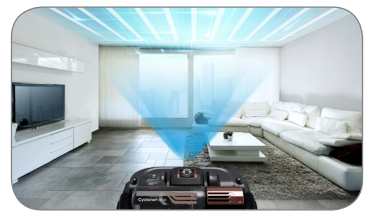

Creates an optimal cleaning path and avoids obstacles