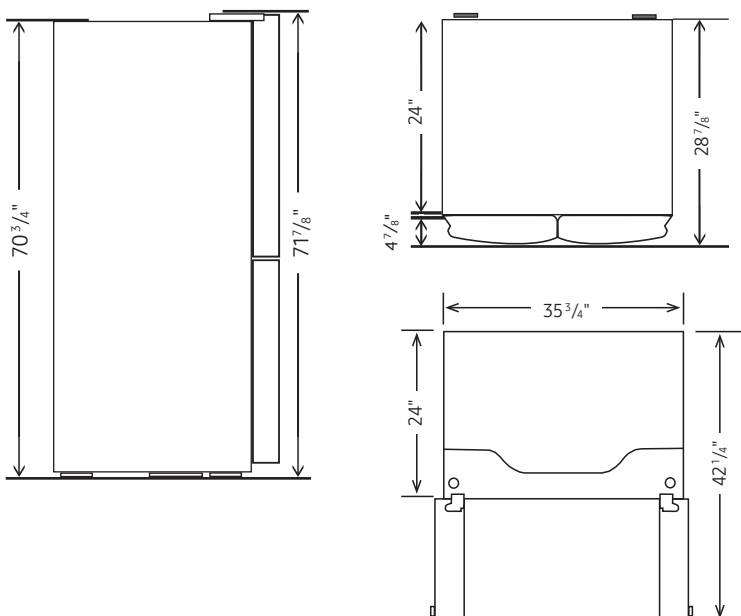

1. Measure the height, width and depth of the opening, making sure to include baseboards, molding tile, countertop overhang, etc. Check to be sure there is enough room to open the door (consider walls, islands or other obstacles when measuring).
2. Refer to illustration below to determine dimensions.
3. Allow 2.5" of clearance on hinge side of refrigerator when installing next to a wall where handle may make contact.
4. Allow 1" minimum clearance at rear for proper air circulation and water/electrical connections. Allow a 3/8" minimum clearance at sides and top for ease of installation.
5. Ensure each door and entryway in the home is wide enough for the refrigerator to be moved through easily.

For optimal usage and to be able to open refrigerator doors completely, do not install next to a wall.

Please note: The following dimension and cutout information is for planning purposes only. For complete installation details, consult manual packed with product, or download manual online at samsung.com.

Dimensions

Total Capacity: 22 cu. ft.

Refrigerator: 13.2 cu. ft.

- Food Showcase Door
- Premium External Filtered Water and Ice Dispenser (Crushed or Cubed Ice)
- Ice Master Ice Maker
- 2 Humidity-Controlled Crispers
- Gallon Door Bin
- 5 Tempered Glass Spill-Proof Shelves
 - 1 Slide-In
 - 1 Flip-Up
 - 3 Fixed
- Wine Rack
- High-Efficiency LED Lighting

Product Dimensions & Weight

Dimensions (WxHxD with hinges, handles and doors):
35³/₄" x 71⁷/₈" x 28⁷/₈"

Dimensions (WxHxD without hinges and door):
35³/₄" x 70³/₄" x 24"

Dimensions (WxHxD with hinge and door, no handle):
35³/₄" x 71⁷/₈" x 28⁷/₈"