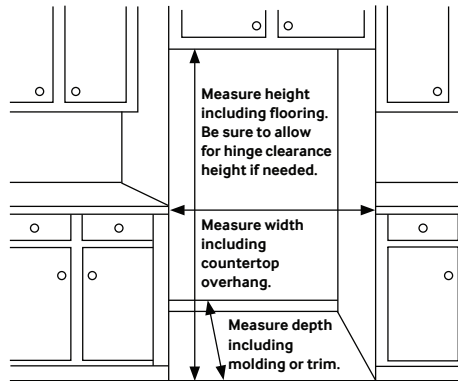

1. Measure the height, width and depth of the opening, making sure to include baseboards, molding tile, countertop overhang, etc. Check to be sure there is enough room to open the door (consider walls, islands or other obstacles when measuring).
2. Refer to illustration below to determine dimensions.
3. Allow 2.5" of clearance on hinge side of refrigerator when installing next to a wall where handle may make contact.
4. Allow 1" minimum clearance at rear for proper air circulation and water/electrical connections. Allow a 3/8" minimum clearance at sides and top for ease of installation.
5. Ensure each door and entryway in the home is wide enough for the refrigerator to be moved through easily.

For optimal usage and to be able to open refrigerator doors completely, do not install next to a wall.

Please note: The following dimension and cutout information is for planning purposes only. For complete installation details, consult manual packed with product, or download manual online at samsung.com.

Dimensions

Total Capacity: 22 cu. ft.

Refrigerator: 13.2 cu. ft.

- Food Showcase Door
- Premium External Filtered Water and Ice Dispenser (Crushed or Cubed Ice)
- Ice Master Ice Maker
- 2 Humidity-Controlled Crispers
- Gallon Door Bin
- 5 Tempered Glass Spill-Proof Shelves
 - 1 Slide-In
 - 1 Flip-Up
 - 3 Fixed
- Wine Rack
- High-Efficiency LED Lighting

Product Dimensions & Weight

Dimensions (WxHxD with hinges, handles and doors):
35³/₄" x 71⁷/₈" x 28⁷/₈"

Dimensions (WxHxD without hinges and door):
35³/₄" x 70³/₄" x 24"

Dimensions (WxHxD with hinge and door, no handle):
35³/₄" x 71⁷/₈" x 28⁷/₈"