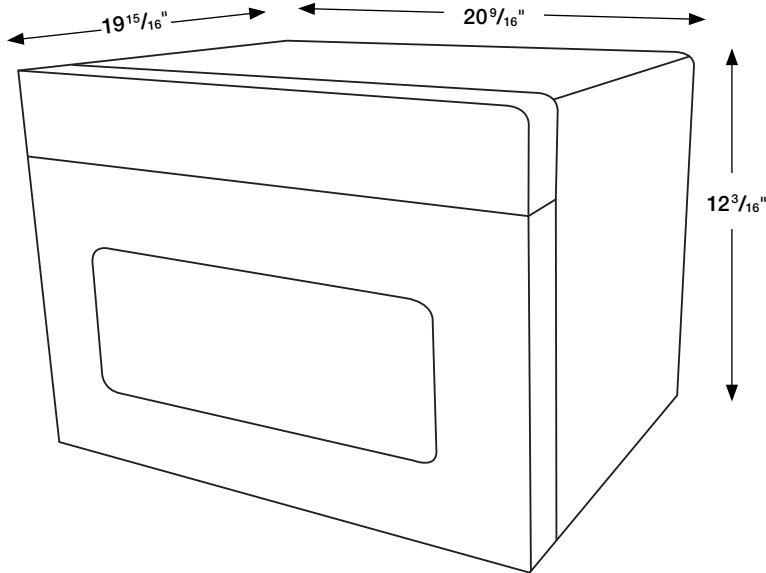

*Compared to Samsung's MC11H6033CT.

POWERGRILL

- Toast, crisp, and brown your favorite food.
- PowerGrill delivers 1300W of cooking power through its direct grilling element.

CERAMIC ENAMEL INTERIOR

- Ceramic Enamel Interior is scratch resistant and easy to clean.
- The durable ceramic enamel surface has a porcelain-like coating.

SAMSUNG

MC11K7035CG

1.1 cu. ft. Countertop Power Convection Microwave

Dimensions

Specifications

- Oven Cavity: 1.1 cu. ft.
- Power Output:
 - Microwave: 900W
 - PowerGrill Duo™: 1300W
 - Power Convection: 1700W
- Power Consumption (Microwave): 1700W
- Power Source: 120V/60Hz
- Control Method: Glass Touch + Dial
- Display: LED
- Cooking Control: 10 Power Levels
- Microwave Distribution Mechanism: Turntable

Warranty

One (1) Year Parts and Labor

Product Dimensions & Weight (WxHxD)

Cavity Dimensions:

14^{11/16}" x 9^{1/8}" x 14^{9/16}"

Outside Net Dimensions:

20^{9/16}" x 12^{3/16}" x 19^{15/16}"

Weight: 44.1 lbs.