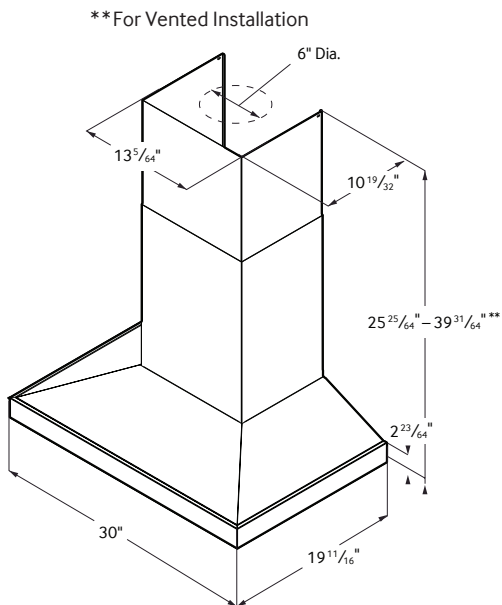

Dimensions and Clearance

Total Power

220W

Power Source

120V / 60 Hz / 15A

Range Hood

- 30" Stainless Steel Chimney Hood
- Vent Fan: 600 CFM
- Front-Centered, Touch Control
- 4 Fan Speeds: 3 Step, 1 Booster
- 74 dBA Noise Level
- Hood Connectivity Control
- Bluetooth On/Off Control
- Mobile Monitoring: Fan Speed, Lighting On/Off, Power Control
- Removable Baffle Filter
- LED Lighting

Warranty

One (1) Year All Parts and Labor

Product Dimensions & Weight (WxHxD)

Outside (Max) Hood Dimensions:

30" x 25 25/64" x 19 11/16"

Weight: 44.1 lbs.

Shipping Dimensions & Weight (WxHxD)

Dimensions:

34 1/4" x 26 1/2" x 18 1/16"

Weight: 56.7 lbs.

Color

Stainless Steel

Model

NK30K7000WS

UPC Code

887276182964

Black Stainless Steel

NK30K7000WG

887276182957

SAMSUNG

Actual color may vary. Design, specifications, and color availability are subject to change without notice. Non-metric weights and measurements are approximate.

©2017 Samsung Electronics America, Inc. 85 Challenger Road, Ridgefield Park, NJ 07660. Tel: 800-SAMSUNG. samsung.com. Samsung is a registered trademark of Samsung Electronics Co., Ltd.