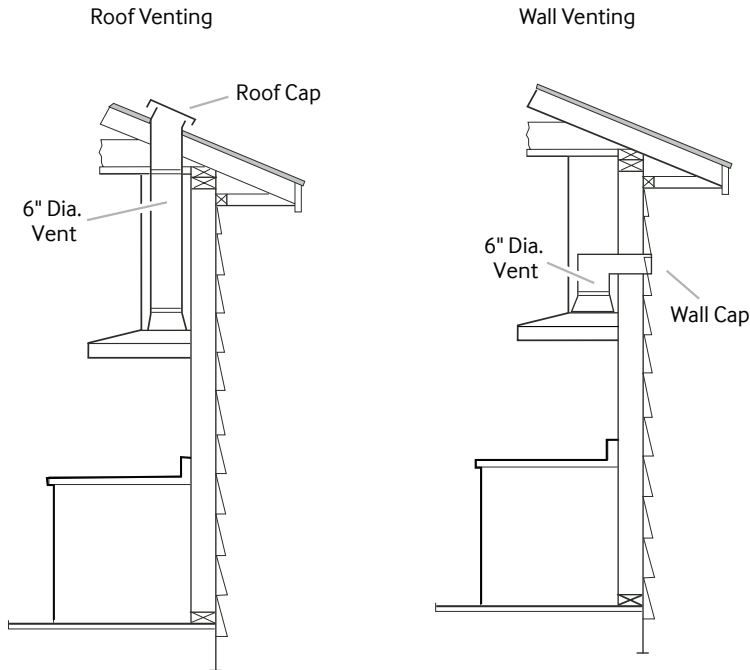

POWERFUL 600 CFM VENTILATION

- Circulates air to remove odors quickly.

NK30K7000WS

30" Range Hood

Venting Methods

Dimensions and Clearance

Total Power

220W