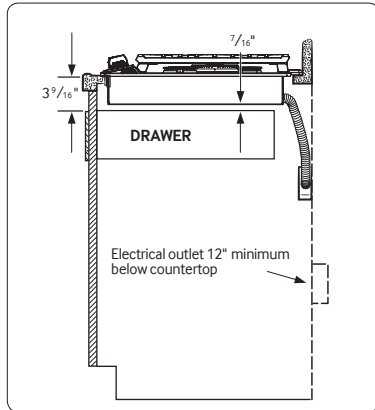

NA30K7750TS

30" Gas Cooktop

Installing Your Cooktop

Can be installed over a single oven.

All horizontal clearances must be maintained for a minimum of 18" above the cooking surface.

Allow $\frac{7}{16}$ " minimum vertical clearance from the cooktop bottom (or $\frac{3}{16}$ " minimum depth from the countertop) to any combustible surfaces, including the upper edge of a drawer installed below the cooktop.

Maintain the following minimum clearance dimensions.