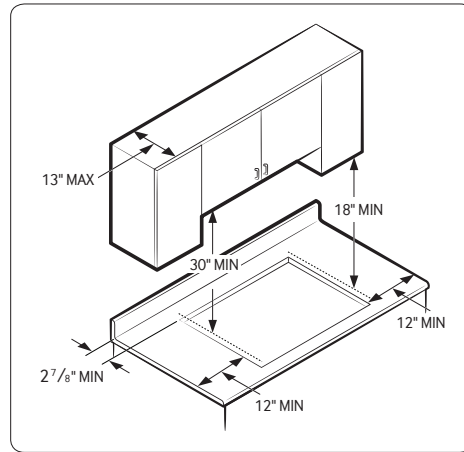

NA30K7750TS

30" Gas Cooktop

Installing Your Cooktop

Can be installed over a single oven.

All horizontal clearances must be maintained for a minimum of 18" above the cooking surface.

Allow $\frac{7}{16}$ " minimum vertical clearance from the cooktop bottom (or $\frac{3}{16}$ " minimum depth from the countertop) to any combustible surfaces, including the upper edge of a drawer installed below the cooktop.

Maintain the following minimum clearance dimensions.

See built-in oven installation for complete installation instructions.

Total Power (BTU)

59K

Power Source

120V/60Hz

Gas Cooktop (BTU)

- Right Front: 13K
- Left Front: 9.5K
- Right Rear: 5K Simmer
- Left Rear: 9.5K
- Center: 22K (Dual)

Warranty

One (1) Year All Parts and Labor

Product Dimensions & Weight (WxHxD)

Outside (Max) Cooktop Dimensions:

30" x 3 ¹/₈" x 21"

Cooktop Cut-Out Dimensions:

28 ¹/₂" x 3 ¹/₈" x 19 ⁵/₈"

Weight: 27.6 lbs. (28 lbs. Black Stainless Steel)

Shipping Dimensions & Weight (WxHxD)

Dimensions:

34 ¹¹/₁₆" x 10 ⁵/₈" x 25 ⁵/₈"

Weight: 74.5 lbs. (84.2 lbs. Black Stainless Steel)

Color

Model #

UPC Code

Stainless Steel