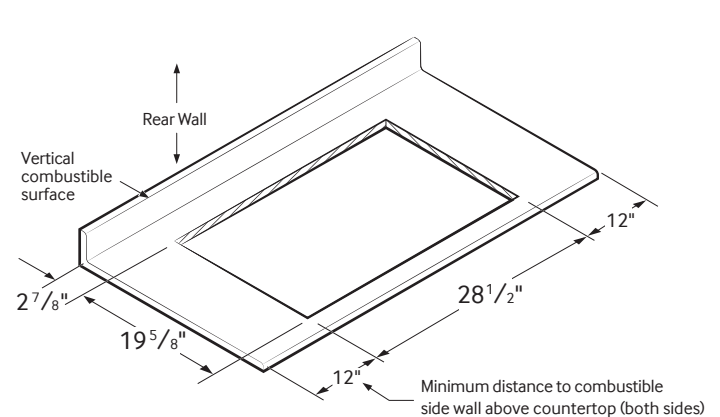

Shipping Dimensions & Weight (WxHxD)

Dimensions:

34 ¹¹/₁₆" x 10 ⁵/₈" x 25 ⁵/₈"

Weight: 74.5 lbs. (84.2 lbs. Black Stainless Steel)

Color

Model #

UPC Code

Stainless Steel

NA30K7750TS

887276183480

Black Stainless Steel

NA30K7750TG

887276183299

Cooktop Dimensions

Cutout Dimensions of Countertop

SAMSUNG