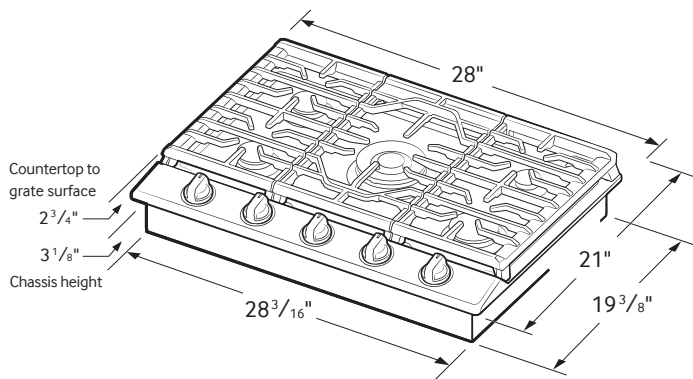

Warranty

One (1) Year All Parts and Labor

Product Dimensions & Weight (WxHxD)

Outside (Max) Cooktop Dimensions:

30" x 3 ¹/₈" x 21"

Cooktop Cut-Out Dimensions:

28 ¹/₂" x 3 ¹/₈" x 19 ⁵/₈"

Weight: 27.6 lbs. (28 lbs. Black Stainless Steel)

Shipping Dimensions & Weight (WxHxD)

Dimensions:

34 ¹¹/₁₆" x 10 ⁵/₈" x 25 ⁵/₈"

Weight: 74.5 lbs. (84.2 lbs. Black Stainless Steel)

Color

Model #

UPC Code

Stainless Steel

NA30K7750TS

887276183480

Black Stainless Steel

NA30K7750TG

887276183299

Cooktop Dimensions

Cutout Dimensions of Countertop

SAMSUNG