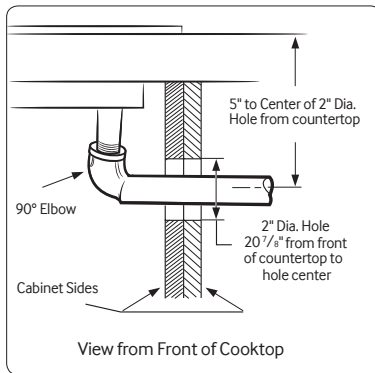

NA30K7750TS

30" Gas Cooktop

Installing Your Cooktop

Can be installed over a single oven.

All horizontal clearances must be maintained for a minimum of 18" above the cooking surface.

Allow $\frac{7}{16}$ " minimum vertical clearance from the cooktop bottom (or $\frac{3}{16}$ " minimum depth from the countertop) to any combustible surfaces, including the upper edge of a drawer installed below the cooktop.

Maintain the following minimum clearance dimensions.

See built-in oven installation for complete installation instructions.

Total Power (BTU)

59K

Power Source

120V/60Hz

Gas Cooktop (BTU)

- Right Front: 13K
- Left Front: 9.5K
- Right Rear: 5K Simmer
- Left Rear: 9.5K
- Center: 22K (Dual)

Warranty

One (1) Year All Parts and Labor

Product Dimensions & Weight (WxHxD)

Outside (Max) Cooktop Dimensions:

30" x 3 ¹/₈" x 21"

Cooktop Cut-Out Dimensions:

28 ¹/₂" x 3 ¹/₈" x 19 ⁵/₈"

Weight: 27.6 lbs. (28 lbs. Black Stainless Steel)

Shipping Dimensions & Weight (WxHxD)

Dimensions:

34 ¹¹/₁₆" x 10 ⁵/₈" x 25 ⁵/₈"

Weight: 74.5 lbs. (84.2 lbs. Black Stainless Steel)

Color

Model #

UPC Code

Stainless Steel