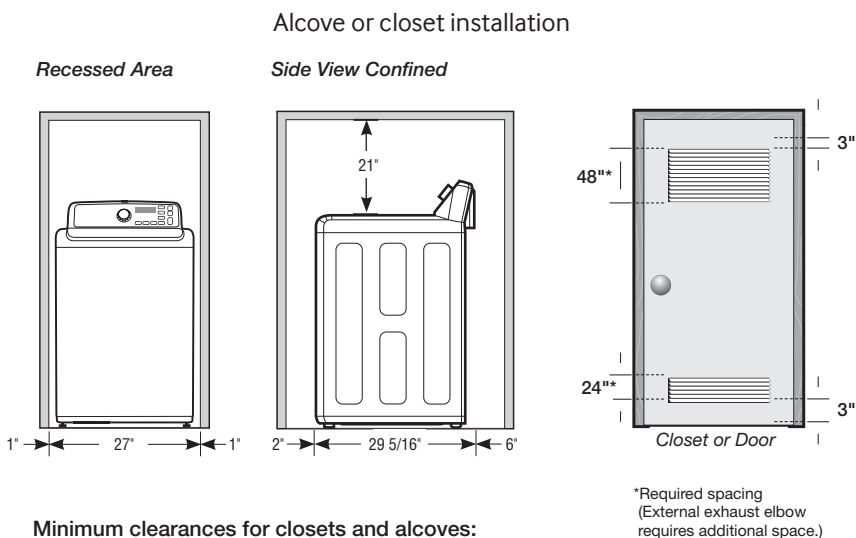

Installing Your Washer

Minimum clearances for closets and alcoves:

Sides – 1"
Top – 21"
Rear – 6"
Closet Front – 2"

If the washer and dryer are installed together, the closet front must have at least a 72 in unobstructed air opening. Your washer alone does not require a specific air opening.

Product Dimensions & Weight (WxHxD)

Dimensions: 27" x 44 1/4" x 29 5/16"

Weight: 141.2 lbs

Shipping Dimensions & Weight (WxHxD)

Dimensions: 29 1/2" x 46 1/2" x 31"

Weight: 152.2 lbs

Color	Model #	UPC Code
Platinum	WA48J7770AP	887276194813
White	WA48J7770AW	887276194820