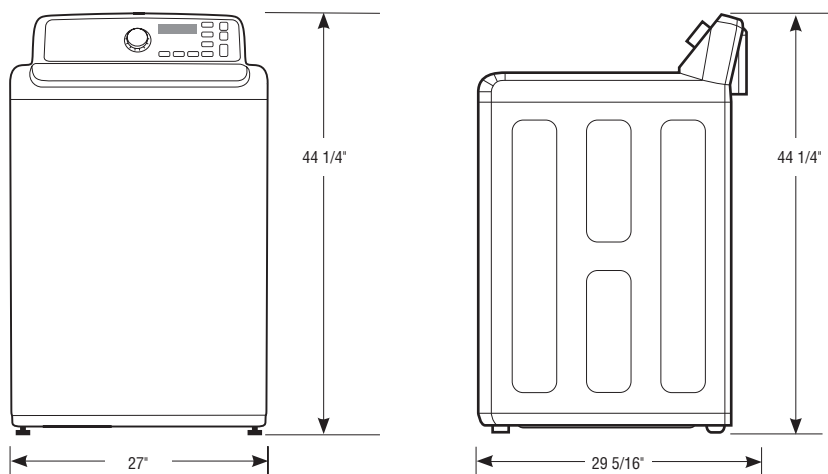

Dimensions

4.8 cu. ft. Capacity

11 Preset Wash Cycles:

Normal, Super Speed, WaterProof, Heavy Duty, Permanent Press, Bedding, Active Wear, Delicates/Hand Wash, Quick Wash, Rinse + Spin, Spin Only

7 Options:

AquaJet® Deep Clean, Self Clean, Delay End – Up to 19 Hours, Pre Soak, Sound On/Off, Child Lock, Smart Care

5 Temperature Settings:

Hot, Warm, Eco Warm, Cold, Tap Cold

4 Spin Settings:

High, Medium, Low, No Spin

3 Soil Settings:

Heavy, Normal, Light

2 Signal Level Settings:

On/Off

Warranty

One (1) Year Parts and Labor
One (1) Year Control Board
Three (3) Years Stainless Steel Drum
Ten (10) Years Direct Drive Motor

Product Dimensions & Weight (WxHxD)

Dimensions: 27" x 44 1/4" x 29 5/16"

Weight: 141.2 lbs

Shipping Dimensions & Weight (WxHxD)

Dimensions: 29 1/2" x 46 1/2" x 31"

Weight: 152.2 lbs

Color	Model #	UPC Code
Platinum	WA48J7770AP	887276194813
White	WA48J7770AW	887276194820

Matching Dryer (Electric/Gas)

Platinum	DV48J7770EP	887276095752
White	DV48J7770EW	887276095769
Platinum	DV48J7770GP	887276095776
White	DV48J7770GW	887276095783

SAMSUNG

Actual color may vary. Design, specifications, and color availability are subject to change without notice. Non-metric weights and measurements are approximate.

©2015 Samsung Electronics America, Inc. 85 Challenger Road, Ridgefield Park, NJ 07660. Tel: 800-SAMSUNG. samsung.com. Samsung is a registered trademark of Samsung Electronics Co., Ltd.