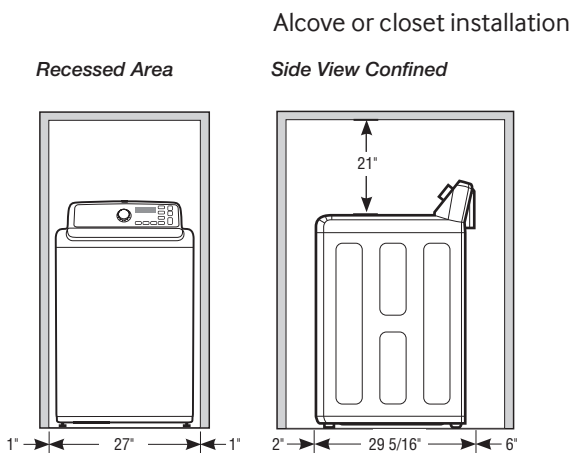

SAMSUNG

WA48J7700AW

Samsung Top-Load Washer

Installing Your Washer

*Required spacing
(External exhaust elbow
requires additional space.)

Minimum clearances for closets and alcoves:

Sides – 1"
Top – 21"
Rear – 6"
Closet Front – 2"