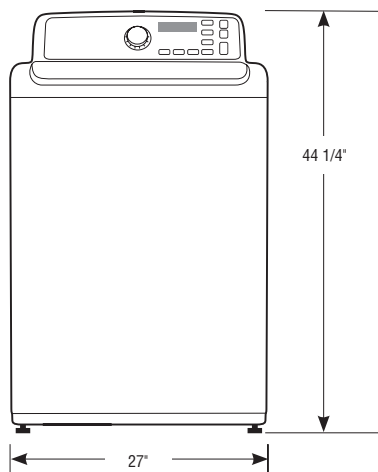

Dimensions

SAMSUNG

Actual color may vary. Design, specifications, and color availability are subject to change without notice. Non-metric weights and measurements are approximate.

©2015 Samsung Electronics America, Inc. 85 Challenger Road, Ridgefield Park, NJ 07660. Tel: 800-SAMSUNG. samsung.com. Samsung is a registered trademark of Samsung Electronics Co., Ltd.