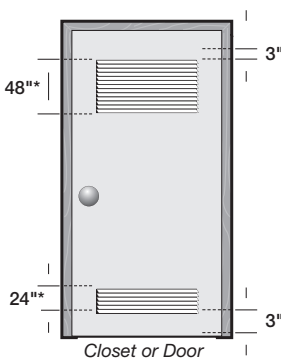

SAMSUNG

WA48J7700AW

Samsung Top-Load Washer

Installing Your Washer

*Required spacing
(External exhaust elbow
requires additional space.)

Minimum clearances for closets and alcoves:

Sides – 1"
Top – 21"
Rear – 6"
Closet Front – 2"

Weight: 141.2 lbs

Shipping Dimensions & Weight (WxHxD)

Dimensions: 29 1/2" x 46 1/2" x 31"

Weight: 152.2 lbs

Color	Model #	UPC Code
White	WA48J7700AW	887276194806

Matching Dryer (Electric/Gas)

White	DV48J7700EW	887276095738
White	DV48J7700GW	887276095745