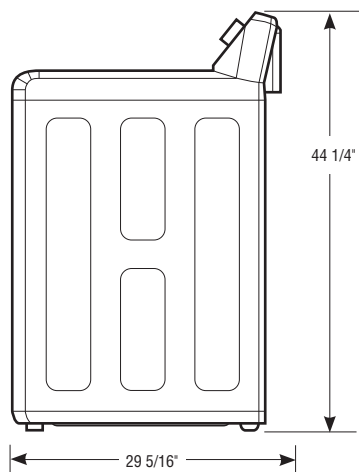

Warranty

One (1) Year Parts and Labor
One (1) Year Control Board
Three (3) Years Stainless Steel Drum
Ten (10) Years Direct Drive Motor

Product Dimensions & Weight (WxHxD)

Dimensions: 27" x 44 1/4" x 29 5/16"

Weight: 141.2 lbs

Shipping Dimensions & Weight (WxHxD)

Dimensions: 29 1/2" x 46 1/2" x 31"

Weight: 152.2 lbs

Color	Model #	UPC Code
White	WA48J7700AW	887276194806

Matching Dryer (Electric/Gas)

White	DV48J7700EW	887276095738
White	DV48J7700GW	887276095745

Dimensions

SAMSUNG

Actual color may vary. Design, specifications, and color availability are subject to change without notice. Non-metric weights and measurements are approximate.

©2015 Samsung Electronics America, Inc. 85 Challenger Road, Ridgefield Park, NJ 07660. Tel: 800-SAMSUNG. samsung.com. Samsung is a registered trademark of Samsung Electronics Co., Ltd.